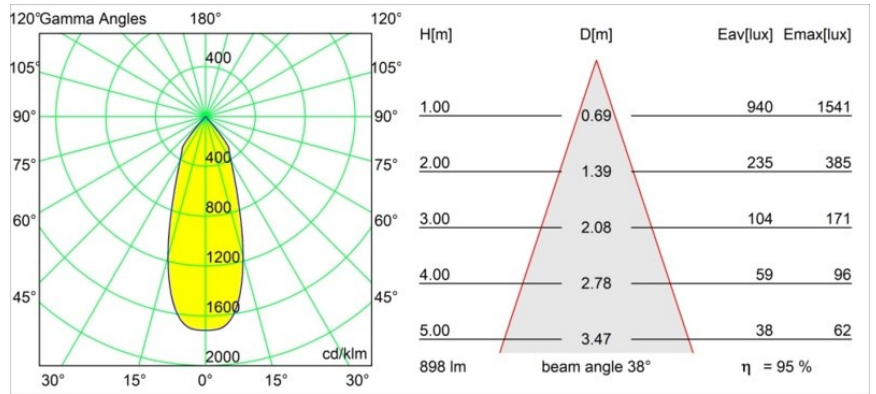

Light distribution & beam diagram