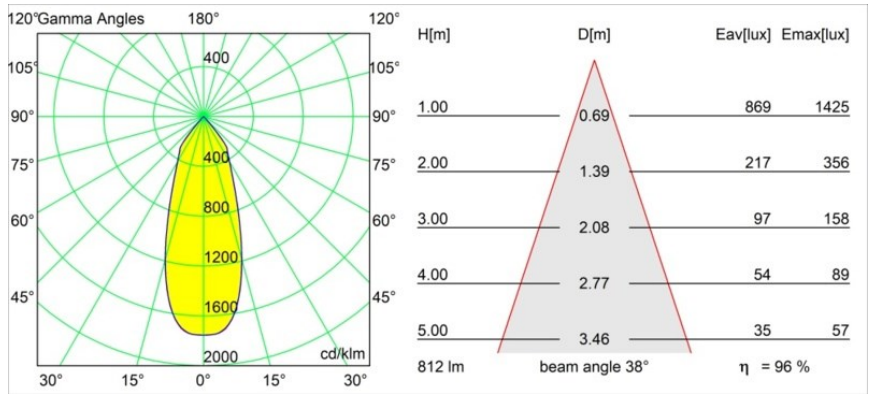

Light distribution & beam diagram