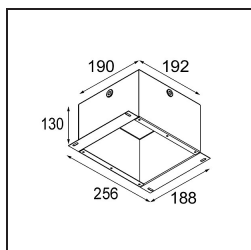

- **10889830** Installation Housing 192x190x130