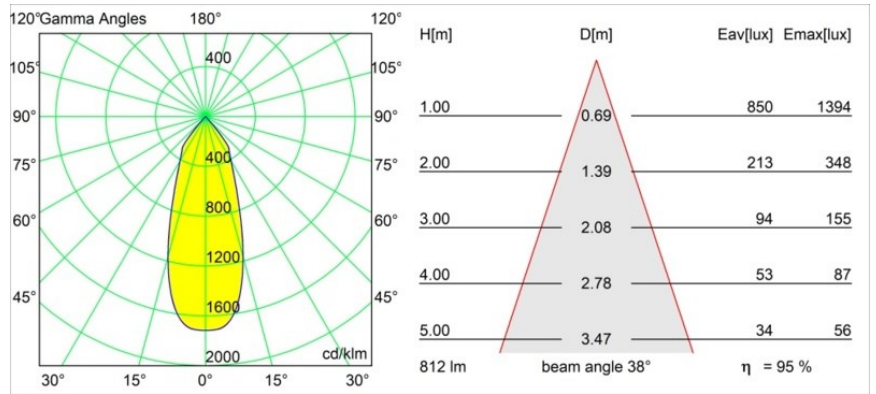

Light distribution & beam diagram