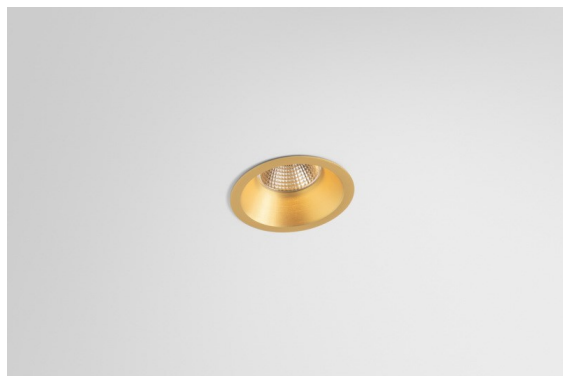

Date
Customer
Project
Type

Smart Lotis Recessed 82 1x LED 2700K Flood DE Champagne Brushed

The 3 original designs, Smart Kup, Lotis and Cake still manage to steal the hearts of interior designers. And this goes for the entire Smart family. Smart's accessibility and extreme versatility are arguably fit for any expression. Mix and match accent lighting, up and downlight, fixed or adjustable, a mosaic of shapes, sizes, colours and mounting options, and create a playful installation.

Specifications

Material	12441215
Light Source Type	LED
LED Type	BRIDGELUX V8G8
LED technology	LED COB
CRI	Min. 90
Colour Temperature	2700K
Lifetime	L80B10 @50,000 Hours
Lamp Included	Yes
Number of Light Sources	1
CIE flux code	99 100 100 100 96
Binning (SDCM)	2
Light Direction	Down
Optic	Reflector
Measured beam angle (°)	38.0
Input Voltage	Constant Current Driver Required
Electrical Class	III
IP Rating	20
Glow wire rating (°C)	960
Indoor/Outdoor	Indoor
Application	Ceiling, Wall
Mounting	Recessed
Cut-out size (mm)	ø70
Mounting depth (mm)	100.0
Distance to Lighted Object (m)	0,1
Primary Colour & Primary Finish	Champagne, Brushed
Gross weight (g)	220.0
Drive current (mA)	350 500 700
Min. forward voltage (Vf)	13,2 13,7 14,2
Max. forward voltage (Vf)	15,0 15,4 16,0
Connected load (W)	5,0 7,2 10,6
Luminous flux per lamp (lm)	576 778 1028
Efficacy (lm/W)	115 108 97
Glare rating	19 20 21
Remark	• 3500K on request

TM30 & CRI diagram

Light distribution & beam diagram

Diagrams

Decorative Accessories

- 12500032** Mask Smart 82 1x Black Structure
- 12500009** Mask Smart 82 1x White Structure
- 12500046** Mask Smart 82 1x Gold Matt
- 12500015** Mask Smart 82 1x Champagne Brushed
- 12500014** Mask Smart 82 1x Bronze Brushed
- 12500043** Mask Smart 82 1x Black Brushed
- 12500016** Mask Smart 82 1x Silver Bronze Brushed