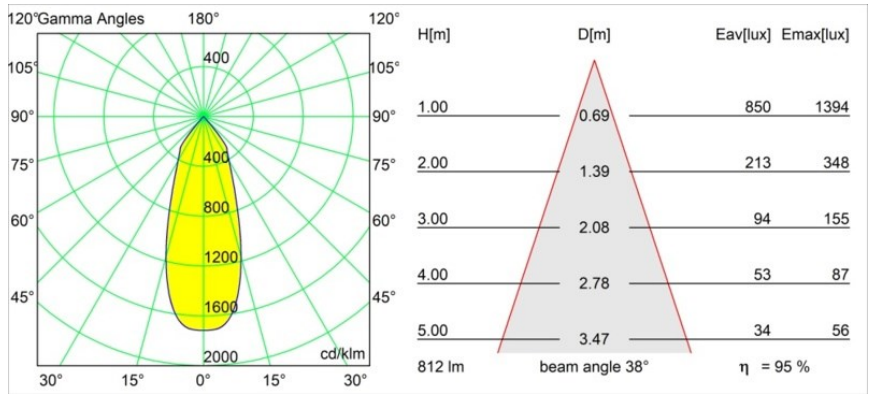

Light distribution & beam diagram