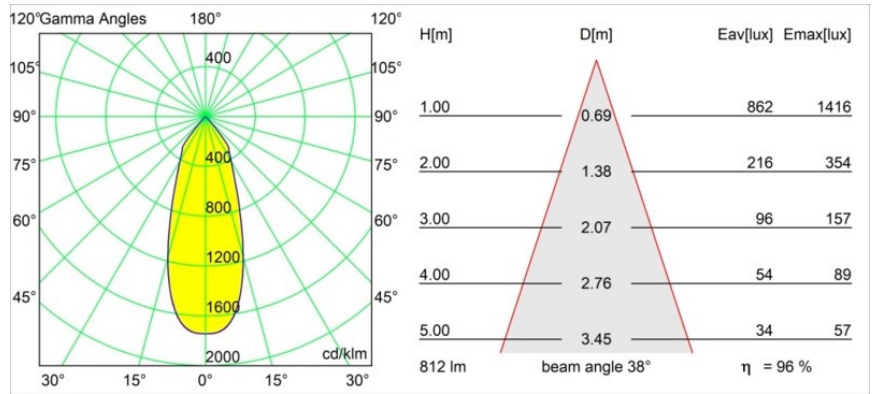

Light distribution & beam diagram