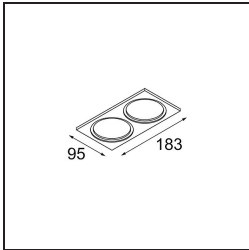

Specifications

Material	12441214
Light Source Type	LED
LED Type	BRIDGELUX V8G8
LED technology	LED COB
CRI	Min. 90
Colour Temperature	2700K
Lifetime	L80B10 @50,000 Hours
Lamp Included	Yes
Number of Light Sources	1
CIE flux code	99 100 100 100 94
Binning (SDCM)	2
Light Direction	Down
Optic	Reflector
Measured beam angle (°)	38.0
Input Voltage	Constant Current Driver Required
Electrical Class	III
IP Rating	20
Glow wire rating (°C)	960
Indoor/Outdoor	Indoor
Application	Ceiling, Wall
Mounting	Recessed
Cut-out size (mm)	ø70
Mounting depth (mm)	100.0
Distance to Lighted Object (m)	0,1
Primary Colour & Primary Finish	Bronze, Brushed
Gross weight (g)	220.0
Drive current (mA)	350 500 700
Min. forward voltage (Vf)	13,2 13,7 14,2
Max. forward voltage (Vf)	15,0 15,4 16,0
Connected load (W)	5,0 7,2 10,6
Delivered lumens (lm)	563 761 1006
Efficacy (lm/W)	113 106 95
Glare rating	19 20 21
Remark	• 3500K on request

TM30 & CRI diagram

Light distribution & beam diagram

Decorative Accessories

- 12500032** Mask Smart 82 1x Black Structure
- 12500009** Mask Smart 82 1x White Structure
- 12500046** Mask Smart 82 1x Gold Matt
- 12500015** Mask Smart 82 1x Champagne Brushed
- 12500014** Mask Smart 82 1x Bronze Brushed
- 12500043** Mask Smart 82 1x Black Brushed
- 12500016** Mask Smart 82 1x Silver Bronze Brushed
- 12500045** FFD_Smart Mask 82 1x Gold Brushed