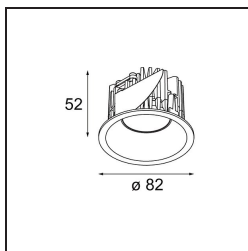

Date
Customer
Project
Type

Smart Lotis Recessed 82 1x LED 2700K Flood DE Bronze Brushed

Specifications

Material	12441214
Light Source Type	LED
LED Type	BRIDGELUX V8G8
LED technology	LED COB
CRI	Min. 90
Colour Temperature	2700K
Lifetime	L80B20 @50,000 Hours
Lamp Included	Yes
Number of Light Sources	1
CIE flux code	99 100 100 100 94
Binning (SDCM)	2
Light Direction	Down
Optic	Reflector
Measured beam angle (°)	38.0
Input Voltage	Constant Current Driver Required
Electrical Class	III
IP Rating	20
Glow wire rating (°C)	960
Indoor/Outdoor	Indoor
Application	Ceiling, Wall
Mounting	Recessed
Cut-out size (mm)	ø70
Mounting depth (mm)	100.0
Distance to Lighted Object (m)	0,1
Primary Colour & Primary Finish	Bronze, Brushed
Gross weight (g)	220.0
Drive current (mA)	350 500 700
Min. forward voltage (Vf)	13,2 13,7 14,2
Max. forward voltage (Vf)	15,0 15,4 16,0
Connected load (W)	5,0 7,2 10,6
Delivered lumens (lm)	563 761 1006
Efficacy (lm/W)	113 106 95
Glare rating	19 20 21
Remark	• 3500K on request