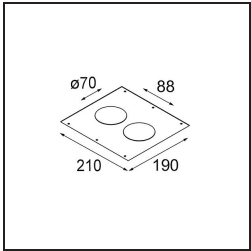

Specifications

Material	12441214
Light Source Type	LED
LED Type	BRIDGELUX V8G8
LED technology	LED COB
CRI	Min. 90
Colour Temperature	2700K
Lifetime	L80B10 @50,000 Hours
Lamp Included	Yes
Number of Light Sources	1
CIE flux code	99 100 100 100 94
Binning (SDCM)	2
Light Direction	Down
Optic	Reflector
Measured beam angle (°)	38.0
Input Voltage	Constant Current Driver Required
Electrical Class	III
IP Rating	20
Glow wire rating (°C)	960
Indoor/Outdoor	Indoor
Application	Ceiling, Wall
Mounting	Recessed
Cut-out size (mm)	ø70
Mounting depth (mm)	100.0
Distance to Lighted Object (m)	0,1
Primary Colour & Primary Finish	Bronze, Brushed
Gross weight (g)	220.0
Drive current (mA)	350 500 700
Min. forward voltage (Vf)	13,2 13,7 14,2
Max. forward voltage (Vf)	15,0 15,4 16,0
Connected load (W)	5,0 7,2 10,6
Delivered lumens (lm)	563 761 1006
Efficacy (lm/W)	113 106 95
Glare rating	19 20 21
Remark	• 3500K on request

Installation Accessories

- 12500230** Ring Recessed 82 1x

- 10889830** Installation Housing 192x190x130

12290130 Plaster Kit 190X190 - 70 1x

12291030 Plaster Kit 210x190 - 70 2x

Choose a required accessory