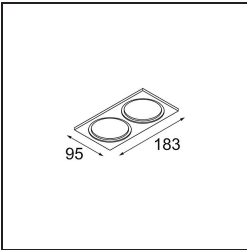

TM30 & CRI diagram

Light distribution & beam diagram

Decorative Accessories

- 12500032** Mask Smart 82 1x Black Structure
- 12500009** Mask Smart 82 1x White Structure
- 12500046** Mask Smart 82 1x Gold Matt
- 12500015** Mask Smart 82 1x Champagne Brushed
- 12500014** Mask Smart 82 1x Bronze Brushed
- 12500043** Mask Smart 82 1x Black Brushed
- 12500016** Mask Smart 82 1x Silver Bronze Brushed
- 12500045** FFD_Smart Mask 82 1x Gold Brushed