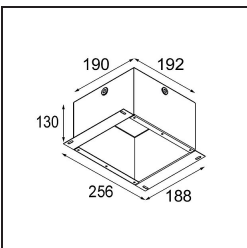

- **10889830** Installation Housing 192x190x130