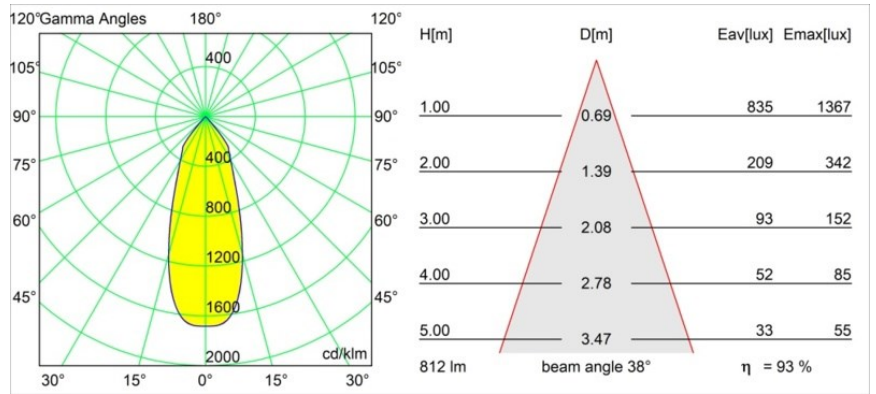

Light distribution & beam diagram