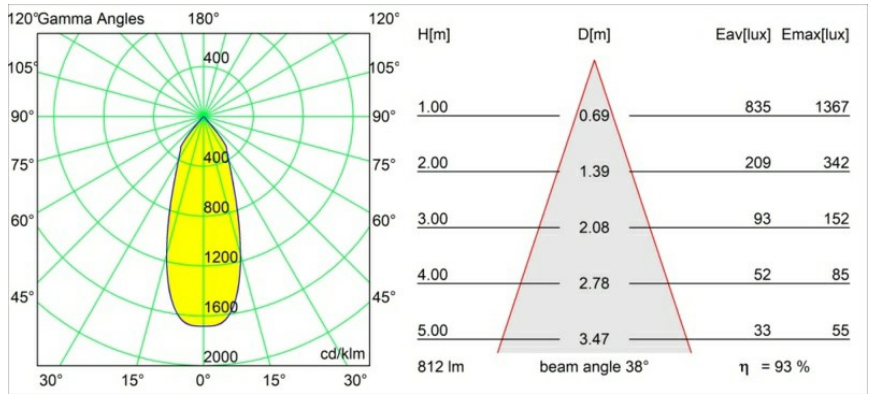

Light distribution & beam diagram