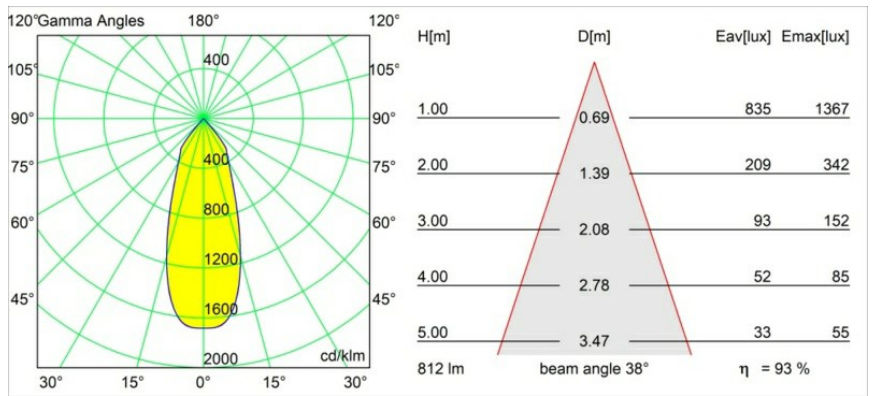

Light distribution & beam diagram