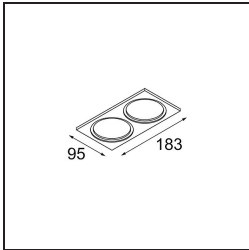

**TM30 & CRI diagram**

**Light distribution & beam diagram**

**Decorative Accessories**

- 12500032** Mask Smart 82 1x Black Structure
- 12500009** Mask Smart 82 1x White Structure
- 12500046** Mask Smart 82 1x Gold Matt
- 12500015** Mask Smart 82 1x Champagne Brushed
- 12500014** Mask Smart 82 1x Bronze Brushed
- 12500043** Mask Smart 82 1x Black Brushed
- 12500016** Mask Smart 82 1x Silver Bronze Brushed
- 12500045** FFD\_Smart Mask 82 1x Gold Brushed