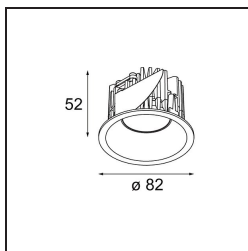

Date
Customer
Project
Type

Smart Lotis Recessed 82 1x LED 2700K Flood DE Bronze Brushed

Specifications

Material	12441214
Light Source Type	LED
LED Type	BRIDGELUX V8G8
LED technology	LED COB
CRI	Min. 90
Colour Temperature	2700K
Lifetime	L80B20 @50,000 Hours
Lamp Included	Yes
Number of Light Sources	1
CIE flux code	99 100 100 100 94
Binning (SDCM)	2
Light Direction	Down
Optic	Reflector
Measured beam angle (°)	38.0
Input Voltage	Constant Current Driver Required
Electrical Class	III
IP Rating	20
Glow wire rating (°C)	960
Indoor/Outdoor	Indoor
Application	Ceiling, Wall
Mounting	Recessed
Cut-out size (mm)	ø70
Mounting depth (mm)	100.0
Distance to Lighted Object (m)	0,1
Primary Colour & Primary Finish	Bronze, Brushed
Gross weight (g)	220.0
Drive current (mA)	350 500 700
Min. forward voltage (Vf)	13,2 13,7 14,2
Max. forward voltage (Vf)	15,0 15,4 16,0
Connected load (W)	5,0 7,2 10,6
Delivered lumens (lm)	563 761 1006
Efficacy (lm/W)	113 106 95
Glare rating	19 20 21
Remark	• 3500K on request

The 3 original designs, Smart Kup, Lotis and Cake still manage to steal the hearts of interior designers. And this goes for the entire Smart family. Smart's accessibility and extreme versatility are arguably fit for any expression. Mix and match accent lighting, up and downlight, fixed or adjustable, a mosaic of shapes, sizes, colours and mounting options, and create a playful installation.