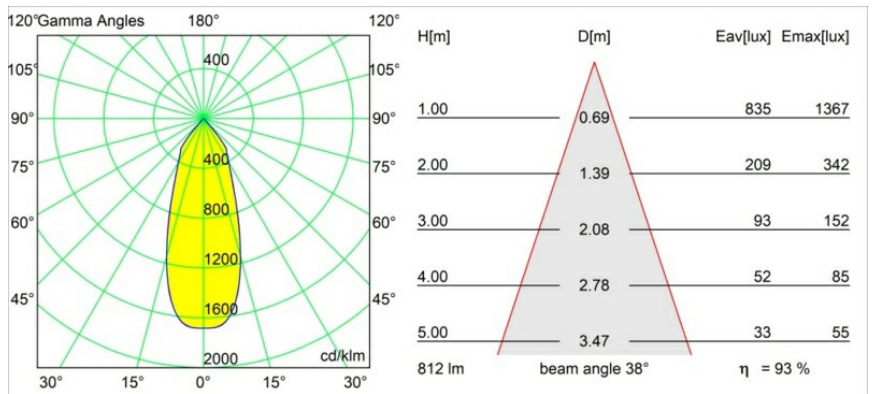

Light distribution & beam diagram