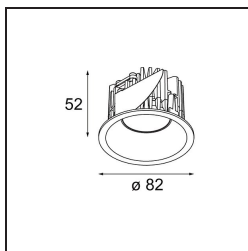

Date
Customer
Project
Type

*Smart Lotis Recessed 82 1x LED 2700K Flood DE Bronze Brushed*

**Specifications**

Material	12441214
Light Source Type	LED
LED Type	BRIDGELUX V8G8
LED technology	LED COB
CRI	Min. 90
Colour Temperature	2700K
Lifetime	L80B20 @50,000 Hours
Lamp Included	Yes
Number of Light Sources	1
CIE flux code	99 100 100 100 94
Binning (SDCM)	2
Light Direction	Down
Optic	Reflector
Measured beam angle (°)	38.0
Input Voltage	Constant Current Driver Required
Electrical Class	III
IP Rating	20
Glow wire rating (°C)	960
Indoor/Outdoor	Indoor
Application	Ceiling, Wall
Mounting	Recessed
Cut-out size (mm)	ø70
Mounting depth (mm)	100.0
Distance to Lighted Object (m)	0,1
Primary Colour & Primary Finish	Bronze, Brushed
Gross weight (g)	220.0
Drive current (mA)	350      500      700
Min. forward voltage (Vf)	13,2      13,7      14,2
Max. forward voltage (Vf)	15,0      15,4      16,0
Connected load (W)	5,0      7,2      10,6
Delivered lumens (lm)	563      761      1006
Efficacy (lm/W)	113      106      95
Glare rating	19      20      21
Remark	• 3500K on request