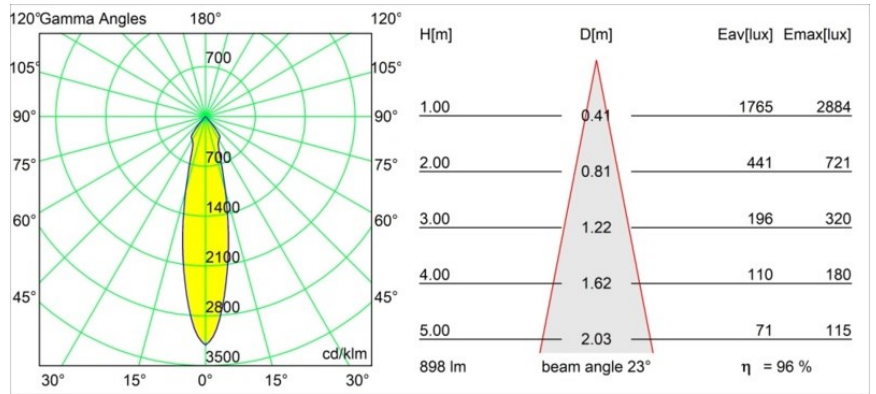

Light distribution & beam diagram