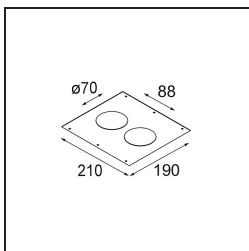

Accesorios Instalación

- 12500230** Ring Recessed 82 1x

- 10889830** Installation Housing 192x190x130

12290130 Plaster Kit 190X190 - 70 1x

12291030 Plaster Kit 210x190 - 70 2x

Choose a required accessory