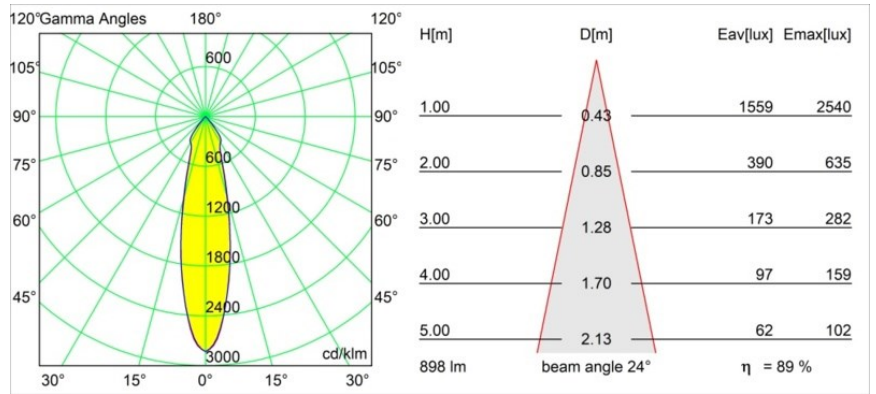

Light distribution & beam diagram