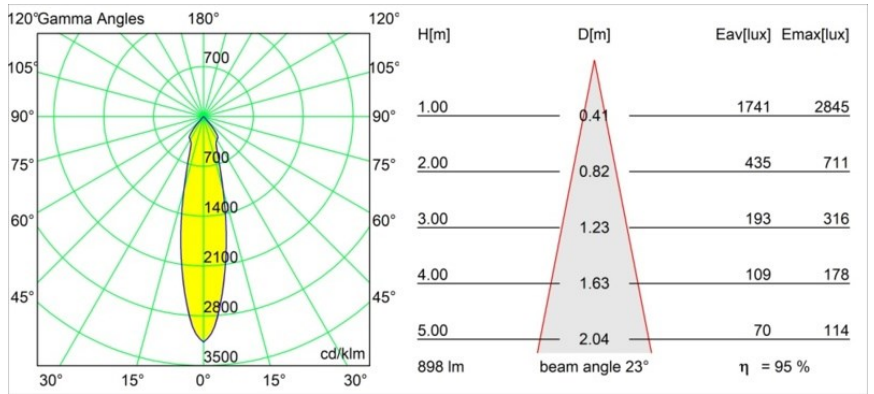

Light distribution & beam diagram