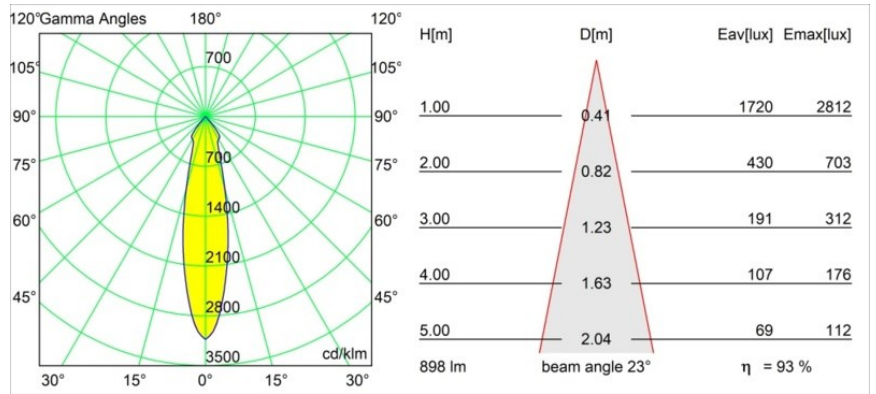

Light distribution & beam diagram