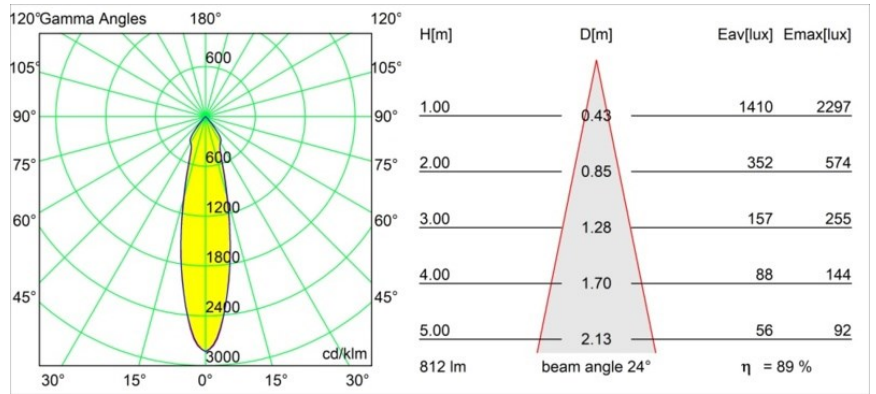

Light distribution & beam diagram