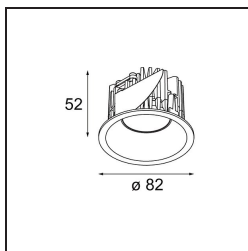

Date
Customer
Project
Type

Smart Lotis Recessed 82 1x LED 2700K Medium DE Black Brushed

Specifications

Material	12441043
Light Source Type	LED
LED Type	BRIDGELUX V8G8
LED technology	LED COB
CRI	Min. 90
Colour Temperature	2700K
Lifetime	L80B10 @50,000 Hours
Lamp Included	Yes
Number of Light Sources	1
CIE flux code	98 100 100 100 89
Binning (SDCM)	2
Light Direction	Down
Optic	Reflector
Measured beam angle (°)	24.0
Input Voltage	Constant Current Driver Required
Electrical Class	III
IP Rating	20
Glow wire rating (°C)	960
Indoor/Outdoor	Indoor
Application	Ceiling, Wall
Mounting	Recessed
Cut-out size (mm)	ø70
Mounting depth (mm)	100.0
Distance to Lighted Object (m)	0,1
Primary Colour & Primary Finish	Black, Brushed
Gross weight (g)	220.0
Drive current (mA)	350 500 700
Min. forward voltage (Vf)	13,2 13,7 14,2
Max. forward voltage (Vf)	15,0 15,4 16,0
Connected load (W)	5,0 7,2 10,6
Delivered lumens (lm)	536 724 957
Efficacy (lm/W)	107 101 90
Glare rating	19 20 21
Remark	• 3500K on request