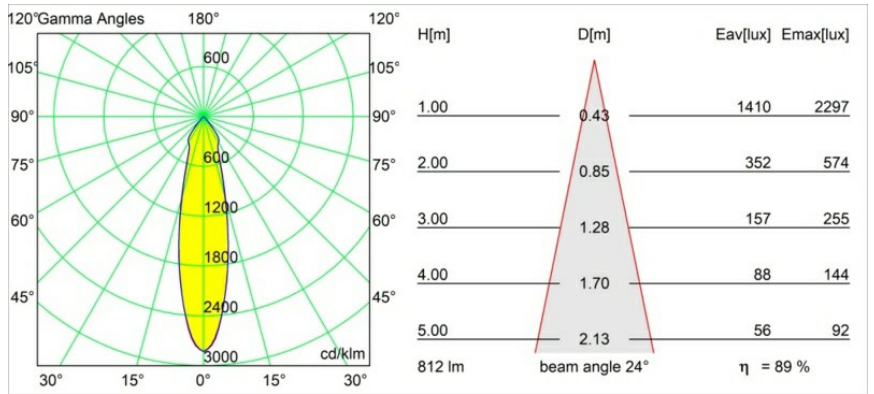

Light distribution & beam diagram