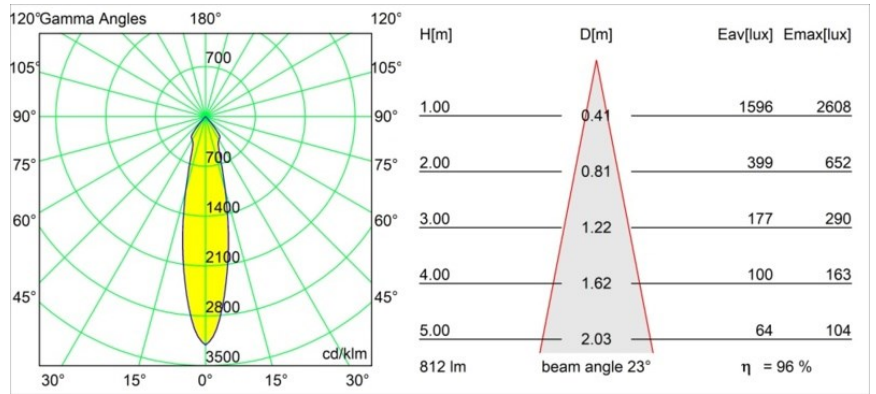

Light distribution & beam diagram