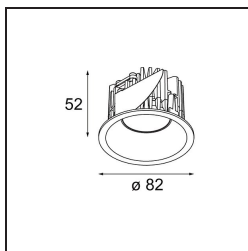

Date
Customer
Project
Type

*Smart Lotis Recessed 82 1x LED 2700K Medium DE Silver Bronze Brushed*

**Specifications**

Material	12441016
Light Source Type	LED
LED Type	BRIDGELUX V8G8
LED technology	LED COB
CRI	Min. 90
Colour Temperature	2700K
Lifetime	L80B10 @50,000 Hours
Lamp Included	Yes
Number of Light Sources	1
CIE flux code	99 100 100 100 96
Binning (SDCM)	2
Light Direction	Down
Optic	Reflector
Measured beam angle (°)	23.0
Input Voltage	Constant Current Driver Required
Electrical Class	III
IP Rating	20
Glow wire rating (°C)	960
Indoor/Outdoor	Indoor
Application	Ceiling, Wall
Mounting	Recessed
Cut-out size (mm)	ø70
Mounting depth (mm)	100.0
Distance to Lighted Object (m)	0,1
Primary Colour & Primary Finish	Silver Bronze, Brushed
Gross weight (g)	220.0
Drive current (mA)	350      500      700
Min. forward voltage (Vf)	13,2      13,7      14,2
Max. forward voltage (Vf)	15,0      15,4      16,0
Connected load (W)	5,0      7,2      10,6
Delivered lumens (lm)	577      780      1031
Efficacy (lm/W)	115      108      97
Glare rating	20      21      22
Remark	• 3500K on request