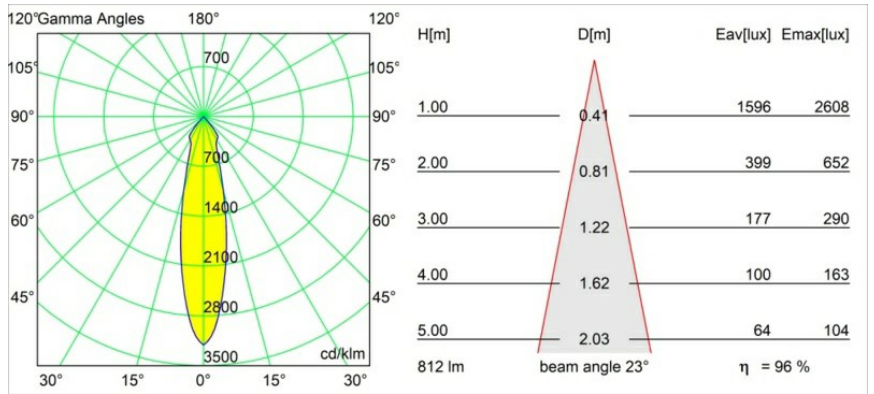

Light distribution & beam diagram