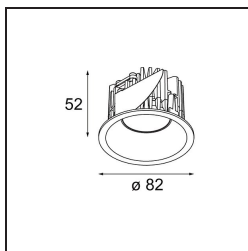

Date
Customer
Project
Type

Smart Lotis Recessed 82 1x LED 2700K Medium DE Silver Bronze Brushed

The 3 original designs, Smart Kup, Lotis and Cake still manage to steal the hearts of interior designers. And this goes for the entire Smart family. Smart's accessibility and extreme versatility are arguably fit for any expression. Mix and match accent lighting, up and downlight, fixed or adjustable, a mosaic of shapes, sizes, colours and mounting options, and create a playful installation.

Specifications

Material	12441016
Light Source Type	LED
LED Type	BRIDGELUX V8G8
LED technology	LED COB
CRI	Min. 90
Colour Temperature	2700K
Lifetime	L80B20 @50,000 Hours
Lamp Included	Yes
Number of Light Sources	1
CIE flux code	99 100 100 100 96
Binning (SDCM)	2
Light Direction	Down
Optic	Reflector
Measured beam angle (°)	23.0
Input Voltage	Constant Current Driver Required
Electrical Class	III
IP Rating	20
Glow wire rating (°C)	960
Indoor/Outdoor	Indoor
Application	Ceiling, Wall
Mounting	Recessed
Cut-out size (mm)	ø70
Mounting depth (mm)	100.0
Distance to Lighted Object (m)	0,1
Primary Colour & Primary Finish	Silver Bronze, Brushed
Gross weight (g)	220.0
Drive current (mA)	350 500 700
Min. forward voltage (Vf)	13,2 13,7 14,2
Max. forward voltage (Vf)	15,0 15,4 16,0
Connected load (W)	5,0 7,2 10,6
Delivered lumens (lm)	577 780 1031
Efficacy (lm/W)	115 108 97
Glare rating	20 21 22
Remark	• 3500K on request