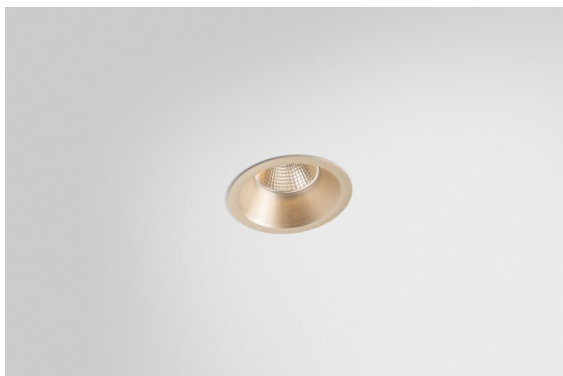

Date
Customer
Project
Type

*Smart Lotis Recessed 82 1x LED 2700K Medium DE Silver Bronze Brushed*

**Specifications**

Material	12441016
Light Source Type	LED
LED Type	BRIDGELUX V8G8
LED technology	LED COB
CRI	Min. 90
Colour Temperature	2700K
Lifetime	L80B10 @50,000 Hours
Lamp Included	Yes
Number of Light Sources	1
CIE flux code	99 100 100 100 96
Binning (SDCM)	2
Light Direction	Down
Optic	Reflector
Measured beam angle (°)	23.0
Input Voltage	Constant Current Driver Required
Electrical Class	III
IP Rating	20
Glow wire rating (°C)	960
Indoor/Outdoor	Indoor
Application	Ceiling, Wall
Mounting	Recessed
Cut-out size (mm)	ø70
Mounting depth (mm)	100.0
Distance to Lighted Object (m)	0,1
Primary Colour & Primary Finish	Silver Bronze, Brushed
Gross weight (g)	220.0
Drive current (mA)	350      500      700
Min. forward voltage (Vf)	13,2      13,7      14,2
Max. forward voltage (Vf)	15,0      15,4      16,0
Connected load (W)	5,0      7,2      10,6
Delivered lumens (lm)	577      780      1031
Efficacy (lm/W)	115      108      97
Glare rating	20      21      22
Remark	• 3500K on request

The 3 original designs, Smart Kup, Lotis and Cake still manage to steal the hearts of interior designers. And this goes for the entire Smart family. Smart's accessibility and extreme versatility are arguably fit for any expression. Mix and match accent lighting, up and downlight, fixed or adjustable, a mosaic of shapes, sizes, colours and mounting options, and create a playful installation.

**TM30 & CRI diagram**

**Light distribution & beam diagram**

**Decorative Accessories**

- 12500032** Mask Smart 82 1x Black Structure
- 12500009** Mask Smart 82 1x White Structure
- 12500046** Mask Smart 82 1x Gold Matt
- 12500015** Mask Smart 82 1x Champagne Brushed
- 12500014** Mask Smart 82 1x Bronze Brushed
- 12500043** Mask Smart 82 1x Black Brushed
- 12500016** Mask Smart 82 1x Silver Bronze Brushed
- 12500045** FFD\_Smart Mask 82 1x Gold Brushed