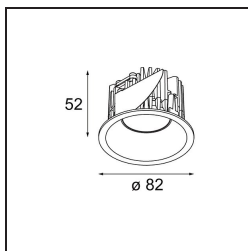

Date
Customer
Project
Type

Smart Lotis Recessed 82 1x LED 2700K Medium DE Silver Bronze Brushed

Specifications

Material	12441016
Light Source Type	LED
LED Type	BRIDGELUX V8G8
LED technology	LED COB
CRI	Min. 90
Colour Temperature	2700K
Lifetime	L80B20 @50,000 Hours
Lamp Included	Yes
Number of Light Sources	1
CIE flux code	99 100 100 100 96
Binning (SDCM)	2
Light Direction	Down
Optic	Reflector
Measured beam angle (°)	23.0
Input Voltage	Constant Current Driver Required
Electrical Class	III
IP Rating	20
Glow wire rating (°C)	960
Indoor/Outdoor	Indoor
Application	Ceiling, Wall
Mounting	Recessed
Cut-out size (mm)	ø70
Mounting depth (mm)	100.0
Distance to Lighted Object (m)	0,1
Primary Colour & Primary Finish	Silver Bronze, Brushed
Gross weight (g)	220.0
Drive current (mA)	350 500 700
Min. forward voltage (Vf)	13,2 13,7 14,2
Max. forward voltage (Vf)	15,0 15,4 16,0
Connected load (W)	5,0 7,2 10,6
Delivered lumens (lm)	577 780 1031
Efficacy (lm/W)	115 108 97
Glare rating	20 21 22
Remark	• 3500K on request