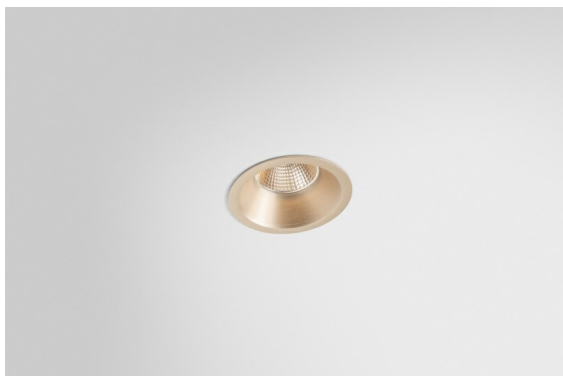

Date
Customer
Project
Type

Smart Lotis Recessed 82 1x LED 2700K Medium DE Silver Bronze Brushed

Specifications

Material	12441016
Light Source Type	LED
LED Type	BRIDGELUX V8G8
LED technology	LED COB
CRI	Min. 90
Colour Temperature	2700K
Lifetime	L80B20 @50,000 Hours
Lamp Included	Yes
Number of Light Sources	1
CIE flux code	99 100 100 100 96
Binning (SDCM)	2
Light Direction	Down
Optic	Reflector
Measured beam angle (°)	23.0
Input Voltage	Constant Current Driver Required
Electrical Class	III
IP Rating	20
Glow wire rating (°C)	960
Indoor/Outdoor	Indoor
Application	Ceiling, Wall
Mounting	Recessed
Cut-out size (mm)	ø70
Mounting depth (mm)	100.0
Distance to Lighted Object (m)	0,1
Primary Colour & Primary Finish	Silver Bronze, Brushed
Gross weight (g)	220.0
Drive current (mA)	350 500 700
Min. forward voltage (Vf)	13,2 13,7 14,2
Max. forward voltage (Vf)	15,0 15,4 16,0
Connected load (W)	5,0 7,2 10,6
Delivered lumens (lm)	577 780 1031
Efficacy (lm/W)	115 108 97
Glare rating	20 21 22
Remark	• 3500K on request

The 3 original designs, Smart Kup, Lotis and Cake still manage to steal the hearts of interior designers. And this goes for the entire Smart family. Smart's accessibility and extreme versatility are arguably fit for any expression. Mix and match accent lighting, up and downlight, fixed or adjustable, a mosaic of shapes, sizes, colours and mounting options, and create a playful installation.

TM30 & CRI diagram

Light distribution & beam diagram

Diagrams

Decorative Accessories

- 12500032** Mask Smart 82 1x Black Structure
- 12500009** Mask Smart 82 1x White Structure
- 12500046** Mask Smart 82 1x Gold Matt
- 12500015** Mask Smart 82 1x Champagne Brushed
- 12500014** Mask Smart 82 1x Bronze Brushed
- 12500043** Mask Smart 82 1x Black Brushed
- 12500016** Mask Smart 82 1x Silver Bronze Brushed
- 12500045** FFD_Smart Mask 82 1x Gold Brushed