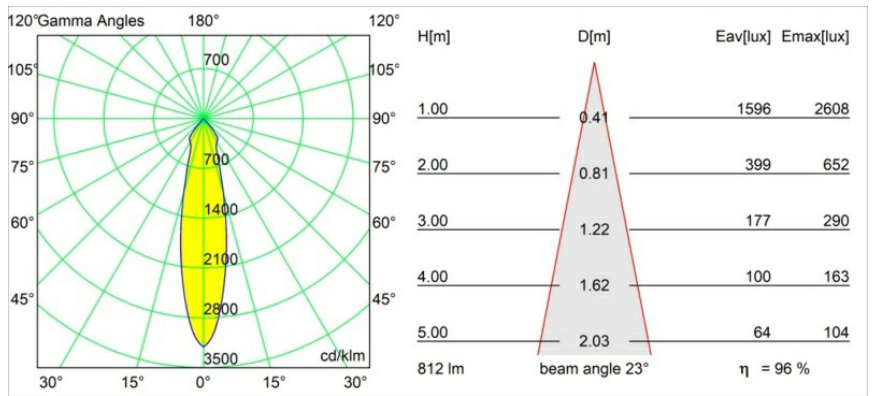

Light distribution & beam diagram