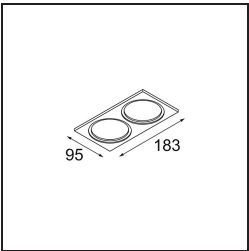

TM30 & CRI diagram

Light distribution & beam diagram

Decorative Accessories

- 12500032** Mask Smart 82 1x Black Structure
- 12500009** Mask Smart 82 1x White Structure
- 12500046** Mask Smart 82 1x Gold Matt
- 12500015** Mask Smart 82 1x Champagne Brushed
- 12500014** Mask Smart 82 1x Bronze Brushed
- 12500043** Mask Smart 82 1x Black Brushed
- 12500016** Mask Smart 82 1x Silver Bronze Brushed