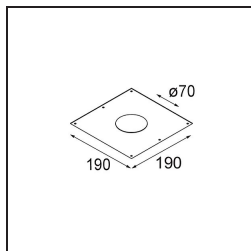

12290130 Plaster Kit 190X190 - 70 1x