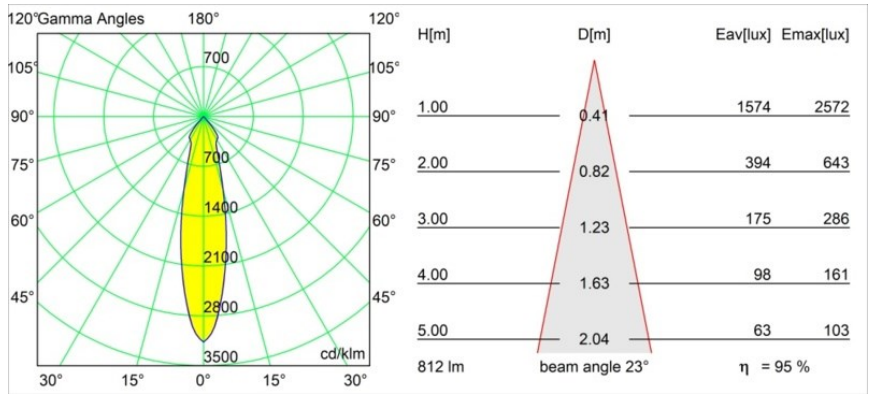

Light distribution & beam diagram