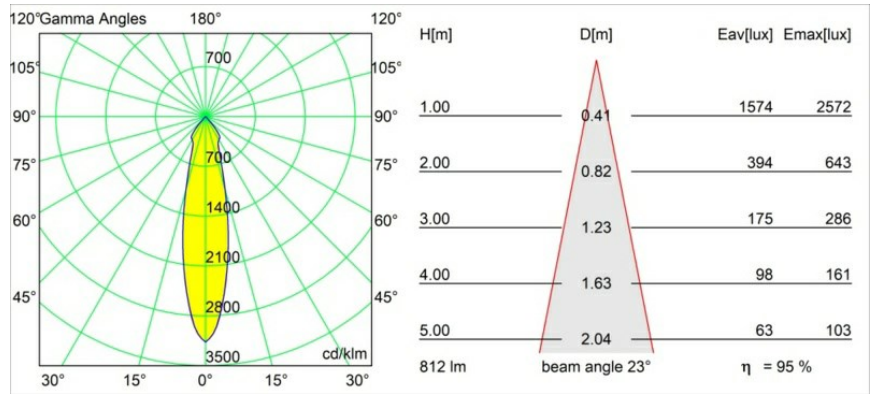

Light distribution & beam diagram