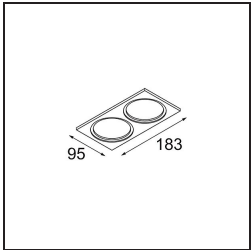

Date
Customer
Project
Type

Smart Lotis Recessed 82 1x LED 2700K Medium DE Champagne Brushed

Specifications

Material	12441015
Light Source Type	LED
LED Type	BRIDGELUX V8G8
LED technology	LED COB
CRI	Min. 90
Colour Temperature	2700K
Lifetime	L80B20 @50,000 Hours
Lamp Included	Yes
Number of Light Sources	1
CIE flux code	99 100 100 100 95
Binning (SDCM)	2
Light Direction	Down
Optic	Reflector
Measured beam angle (°)	23.0
Input Voltage	Constant Current Driver Required
Electrical Class	III
IP Rating	20
Glow wire rating (°C)	960
Indoor/Outdoor	Indoor
Application	Ceiling, Wall
Mounting	Recessed
Cut-out size (mm)	ø70
Mounting depth (mm)	100.0
Distance to Lighted Object (m)	0,1
Primary Colour & Primary Finish	Champagne, Brushed
Gross weight (g)	220.0
Drive current (mA)	350 500 700
Min. forward voltage (Vf)	13,2 13,7 14,2
Max. forward voltage (Vf)	15,0 15,4 16,0
Connected load (W)	5,0 7,2 10,6
Delivered lumens (lm)	574 775 1025
Efficacy (lm/W)	115 108 97
Glare rating	20 21 22
Remark	• 3500K on request

TM30 & CRI diagram

Light distribution & beam diagram

Decorative Accessories

- 12500032** Mask Smart 82 1x Black Structure
- 12500009** Mask Smart 82 1x White Structure
- 12500046** Mask Smart 82 1x Gold Matt
- 12500015** Mask Smart 82 1x Champagne Brushed
- 12500014** Mask Smart 82 1x Bronze Brushed
- 12500043** Mask Smart 82 1x Black Brushed
- 12500016** Mask Smart 82 1x Silver Bronze Brushed
- 12500045** FFD_Smart Mask 82 1x Gold Brushed