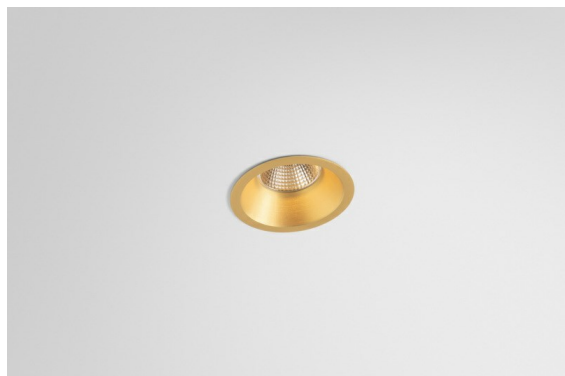

Date
Customer
Project
Type

Smart Lotis Recessed 82 1x LED 2700K Medium DE Champagne Brushed

Specifications

Material	12441015
Light Source Type	LED
LED Type	BRIDGELUX V8G8
LED technology	LED COB
CRI	Min. 90
Colour Temperature	2700K
Lifetime	L80B20 @50,000 Hours
Lamp Included	Yes
Number of Light Sources	1
CIE flux code	99 100 100 100 95
Binning (SDCM)	2
Light Direction	Down
Optic	Reflector
Measured beam angle (°)	23.0
Input Voltage	Constant Current Driver Required
Electrical Class	III
IP Rating	20
Glow wire rating (°C)	960
Indoor/Outdoor	Indoor
Application	Ceiling, Wall
Mounting	Recessed
Cut-out size (mm)	ø70
Mounting depth (mm)	100.0
Distance to Lighted Object (m)	0,1
Primary Colour & Primary Finish	Champagne, Brushed
Gross weight (g)	220.0
Drive current (mA)	350 500 700
Min. forward voltage (Vf)	13,2 13,7 14,2
Max. forward voltage (Vf)	15,0 15,4 16,0
Connected load (W)	5,0 7,2 10,6
Delivered lumens (lm)	574 775 1025
Efficacy (lm/W)	115 108 97
Glare rating	20 21 22
Remark	• 3500K on request

The 3 original designs, Smart Kup, Lotis and Cake still manage to steal the hearts of interior designers. And this goes for the entire Smart family. Smart's accessibility and extreme versatility are arguably fit for any expression. Mix and match accent lighting, up and downlight, fixed or adjustable, a mosaic of shapes, sizes, colours and mounting options, and create a playful installation.

TM30 & CRI diagram

Light distribution & beam diagram

Decorative Accessories

- 12500032** Mask Smart 82 1x Black Structure
- 12500009** Mask Smart 82 1x White Structure
- 12500046** Mask Smart 82 1x Gold Matt
- 12500015** Mask Smart 82 1x Champagne Brushed
- 12500014** Mask Smart 82 1x Bronze Brushed
- 12500043** Mask Smart 82 1x Black Brushed
- 12500016** Mask Smart 82 1x Silver Bronze Brushed
- 12500045** FFD_Smart Mask 82 1x Gold Brushed