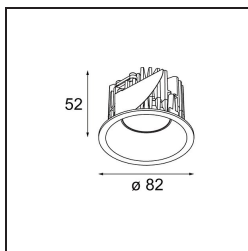

Date
Customer
Project
Type

Smart Lotis Recessed 82 1x LED 2700K Medium DE Champagne Brushed

Specifications

Material	12441015
Light Source Type	LED
LED Type	BRIDGELUX V8G8
LED technology	LED COB
CRI	Min. 90
Colour Temperature	2700K
Lifetime	L80B20 @50,000 Hours
Lamp Included	Yes
Number of Light Sources	1
CIE flux code	99 100 100 100 95
Binning (SDCM)	2
Light Direction	Down
Optic	Reflector
Measured beam angle (°)	23.0
Input Voltage	Constant Current Driver Required
Electrical Class	III
IP Rating	20
Glow wire rating (°C)	960
Indoor/Outdoor	Indoor
Application	Ceiling, Wall
Mounting	Recessed
Cut-out size (mm)	ø70
Mounting depth (mm)	100.0
Distance to Lighted Object (m)	0,1
Primary Colour & Primary Finish	Champagne, Brushed
Gross weight (g)	220.0
Drive current (mA)	350 500 700
Min. forward voltage (Vf)	13,2 13,7 14,2
Max. forward voltage (Vf)	15,0 15,4 16,0
Connected load (W)	5,0 7,2 10,6
Delivered lumens (lm)	574 775 1025
Efficacy (lm/W)	115 108 97
Glare rating	20 21 22
Remark	• 3500K on request