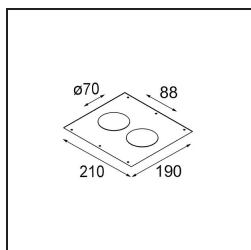

**Accessori Installazione**

- 12500230** Ring Recessed 82 1x

- 10889830** Installation Housing 192x190x130

**12290130** Plaster Kit 190X190 - 70 1x

**12291030** Plaster Kit 210x190 - 70 2x

Choose a required accessory