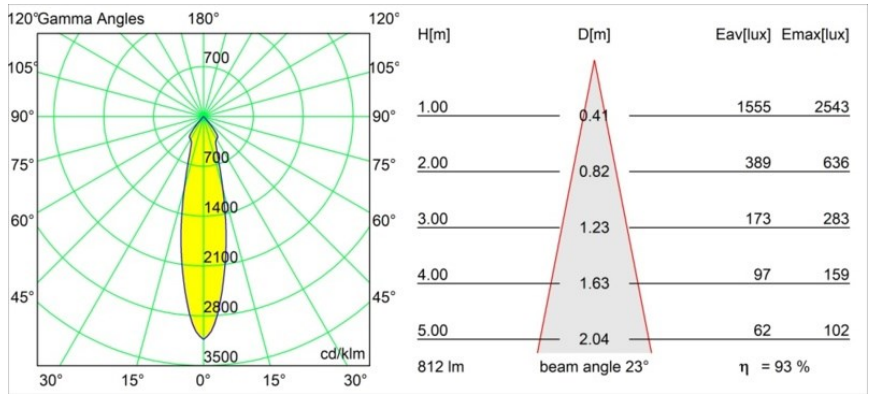

Light distribution & beam diagram