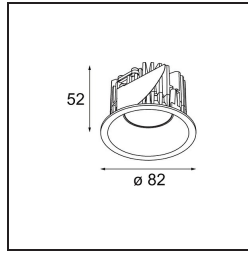

Date
Customer
Project
Type

Smart Lotis Recessed 82 1x LED 2700K Medium DE Bronze Brushed

Specifications

The 3 original designs, Smart Kup, Lotis and Cake still manage to steal the hearts of interior designers. And this goes for the entire Smart family. Smart's accessibility and extreme versatility are arguably fit for any expression. Mix and match accent lighting, up and downlight, fixed or adjustable, a mosaic of shapes, sizes, colours and mounting options, and create a playful installation.

Specifications

Material	12441014
Light Source Type	LED
LED Type	BRIDGELUX V8G8
LED technology	LED COB
CRI	Min. 90
Colour Temperature	2700K
Lifetime	L80B20 @50,000 Hours
Lamp Included	Yes
Number of Light Sources	1
CIE flux code	99 100 100 100 93
Binning (SDCM)	2
Light Direction	Down
Optic	Reflector
Measured beam angle (°)	23.0
Input Voltage	Constant Current Driver Required
Electrical Class	III
IP Rating	20
Glow wire rating (°C)	960
Indoor/Outdoor	Indoor
Application	Ceiling, Wall
Mounting	Recessed
Cut-out size (mm)	ø70
Mounting depth (mm)	100.0
Distance to Lighted Object (m)	0,1
Primary Colour & Primary Finish	Bronze, Brushed
Gross weight (g)	220.0
Drive current (mA)	350 500 700
Min. forward voltage (Vf)	13,2 13,7 14,2
Max. forward voltage (Vf)	15,0 15,4 16,0
Connected load (W)	5,0 7,2 10,6
Delivered lumens (lm)	561 758 1002
Efficacy (lm/W)	112 105 94
Glare rating	20 21 22
Remark	• 3500K on request