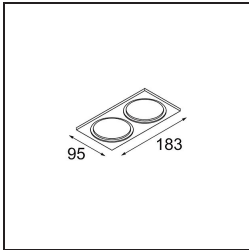

Specifications

Material	12441014
Light Source Type	LED
LED Type	BRIDGELUX V8G8
LED technology	LED COB
CRI	Min. 90
Colour Temperature	2700K
Lifetime	L80B20 @50,000 Hours
Lamp Included	Yes
Number of Light Sources	1
CIE flux code	99 100 100 100 93
Binning (SDCM)	2
Light Direction	Down
Optic	Reflector
Measured beam angle (°)	23.0
Input Voltage	Constant Current Driver Required
Electrical Class	III
IP Rating	20
Glow wire rating (°C)	960
Indoor/Outdoor	Indoor
Application	Ceiling, Wall
Mounting	Recessed
Cut-out size (mm)	ø70
Mounting depth (mm)	100.0
Distance to Lighted Object (m)	0,1
Primary Colour & Primary Finish	Bronze, Brushed
Gross weight (g)	220.0
Drive current (mA)	350 500 700
Min. forward voltage (Vf)	13,2 13,7 14,2
Max. forward voltage (Vf)	15,0 15,4 16,0
Connected load (W)	5,0 7,2 10,6
Delivered lumens (lm)	561 758 1002
Efficacy (lm/W)	112 105 94
Glare rating	20 21 22
Remark	• 3500K on request

TM30 & CRI diagram

Light distribution & beam diagram

Diagrams

Decorative Accessories

- 12500032** Mask Smart 82 1x Black Structure
- 12500009** Mask Smart 82 1x White Structure
- 12500046** Mask Smart 82 1x Gold Matt
- 12500015** Mask Smart 82 1x Champagne Brushed
- 12500014** Mask Smart 82 1x Bronze Brushed
- 12500043** Mask Smart 82 1x Black Brushed
- 12500016** Mask Smart 82 1x Silver Bronze Brushed
- 12500045** FFD_Smart Mask 82 1x Gold Brushed