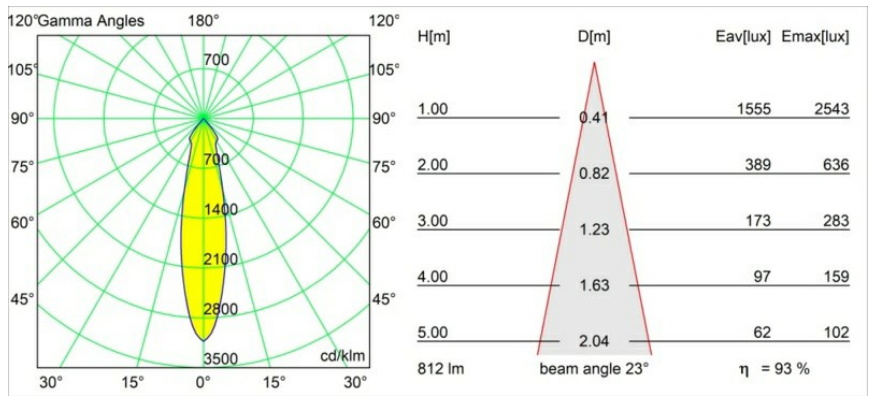

Light distribution & beam diagram