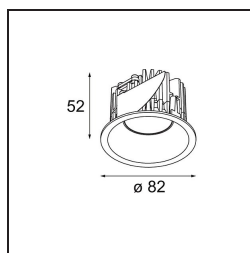

Date
Customer
Project
Type

Smart Lotis Recessed 82 1x LED 2700K Medium DE Bronze Brushed

Specifications

Material	12441014
Light Source Type	LED
LED Type	BRIDGELUX V8G8
LED technology	LED COB
CRI	Min. 90
Colour Temperature	2700K
Lifetime	L80B10 @50,000 Hours
Lamp Included	Yes
Number of Light Sources	1
CIE flux code	99 100 100 100 93
Binning (SDCM)	2
Light Direction	Down
Optic	Reflector
Measured beam angle (°)	23.0
Input Voltage	Constant Current Driver Required
Electrical Class	III
IP Rating	20
Glow wire rating (°C)	960
Indoor/Outdoor	Indoor
Application	Ceiling, Wall
Mounting	Recessed
Cut-out size (mm)	ø70
Mounting depth (mm)	100.0
Distance to Lighted Object (m)	0,1
Primary Colour & Primary Finish	Bronze, Brushed
Gross weight (g)	220.0
Drive current (mA)	350 500 700
Min. forward voltage (Vf)	13,2 13,7 14,2
Max. forward voltage (Vf)	15,0 15,4 16,0
Connected load (W)	5,0 7,2 10,6
Delivered lumens (lm)	561 758 1002
Efficacy (lm/W)	112 105 94
Glare rating	20 21 22
Remark	• 3500K on request