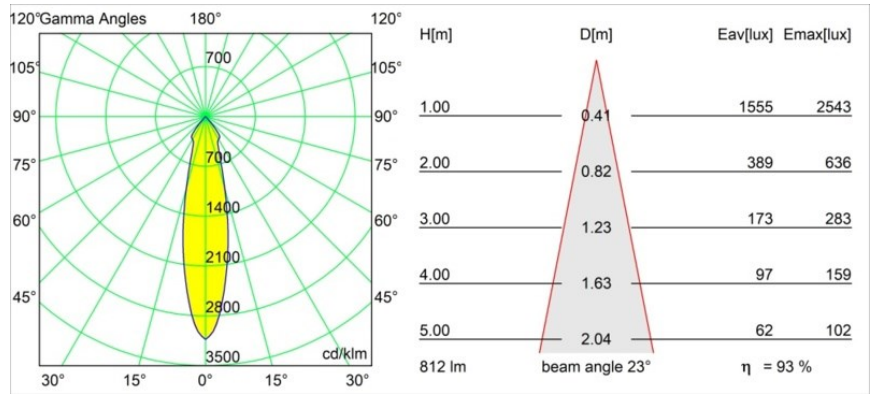

Light distribution & beam diagram