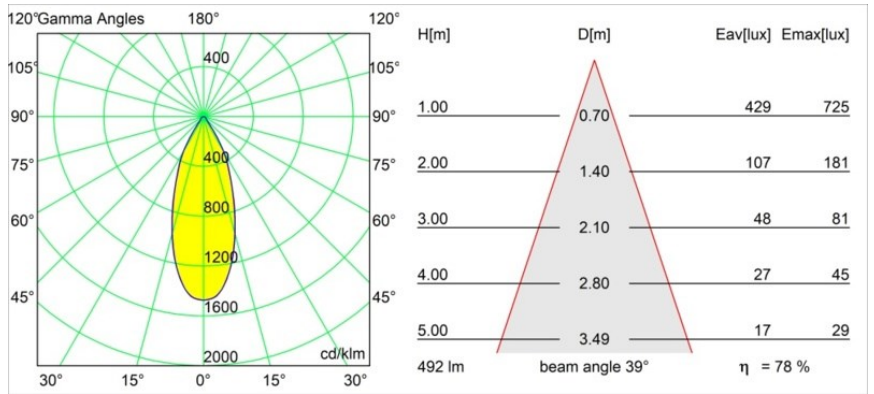

Light distribution & beam diagram