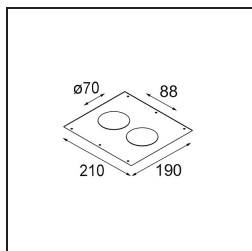

Date
Customer
Project
Type

Smart Cake Recessed 82 1x IP55 LED 1800-3000K WD Flood DE Champagne Brushed

Specifications

Material	12414215
Light Source Type	LED
LED Type	BRIDGELUX WARMDIM 6W
LED technology	LED COB
CRI	Min. 95
Colour Temperature	1800-3000K (Warm Dim)
Lifetime	L80B10 @50,000 Hours
Lamp Included	Yes
Number of Light Sources	1
CIE flux code	92 97 100 100 78
Binning (SDCM)	3
Light Direction	Down
Optic	Reflector
Measured beam angle (°)	39.0
Input Voltage	Constant Current Driver Required
Electrical Class	III
IP Rating	55
Glow wire rating (°C)	960
Indoor/Outdoor	Indoor
Application	Ceiling, Wall
Mounting	Recessed
Cut-out size (mm)	ø70
Mounting depth (mm)	100.0
Distance to Lighted Object (m)	0,1
Primary Colour & Primary Finish	Champagne, Brushed
Gross weight (g)	260.0
Drive current (mA)	350
Min. forward voltage (Vf)	15,5
Max. forward voltage (Vf)	18,5
Connected load (W)	6,0
Luminous flux per lamp (lm)	386
Efficacy (lm/W)	64
Glare rating	19
Remark	• 3500K on request

Installation Accessories

- 12500230** Ring Recessed 82 1x

- 10889830** Installation Housing 192x190x130

12290130 Plaster Kit 190X190 - 70 1x

12291030 Plaster Kit 210x190 - 70 2x

Choose a required accessory