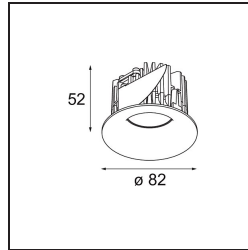

Date
Customer
Project
Type

Smart Cake Recessed 82 1x IP55 LED 1800-3000K WD Flood DE Champagne Brushed

Specifications

Material	12414215
Light Source Type	LED
LED Type	BRIDGELUX WARMDIM 6W
LED technology	LED COB
CRI	Min. 95
Colour Temperature	1800-3000K (Warm Dim)
Lifetime	L80B10 @50,000 Hours
Lamp Included	Yes
Number of Light Sources	1
CIE flux code	92 97 100 100 78
Binning (SDCM)	3
Light Direction	Down
Optic	Reflector
Measured beam angle (°)	39.0
Input Voltage	Constant Current Driver Required
Electrical Class	III
IP Rating	55
Glow wire rating (°C)	960
Indoor/Outdoor	Indoor
Application	Ceiling, Wall
Mounting	Recessed
Cut-out size (mm)	ø70
Mounting depth (mm)	100.0
Distance to Lighted Object (m)	0,1
Primary Colour & Primary Finish	Champagne, Brushed
Gross weight (g)	260.0
Drive current (mA)	350
Min. forward voltage (Vf)	15,5
Max. forward voltage (Vf)	18,5
Connected load (W)	6,0
Luminous flux per lamp (lm)	386
Efficacy (lm/W)	64
Glare rating	19
Remark	• 3500K on request