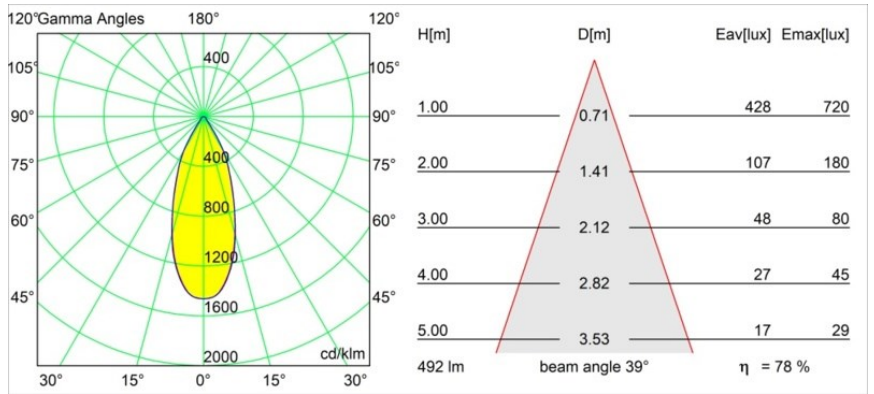

Light distribution & beam diagram