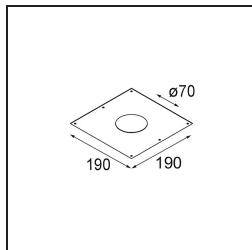

12290130 Plaster Kit 190X190 - 70 1x