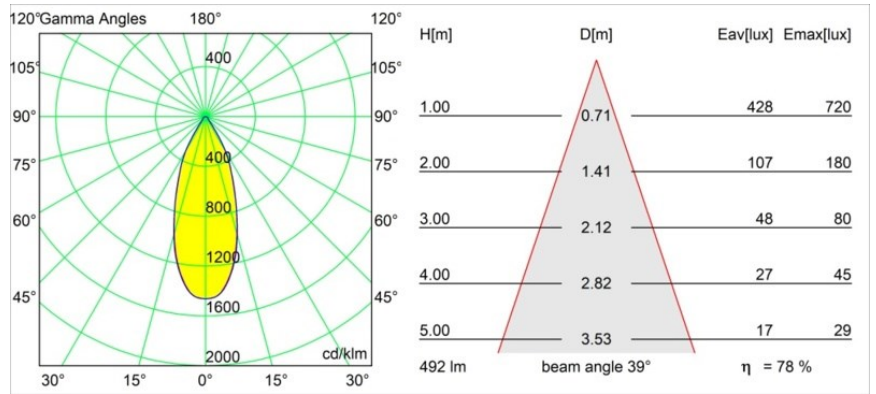

Light distribution & beam diagram