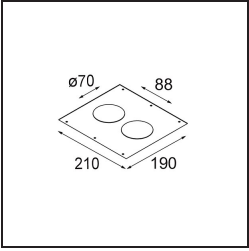

Specifications

Material	12414214
Light Source Type	LED
LED Type	BRIDGELUX WARMDIM 6W
LED technology	LED COB
CRI	Min. 95
Colour Temperature	1800-3000K (Warm Dim)
Lifetime	L80B10 @50,000 Hours
Lamp Included	Yes
Number of Light Sources	1
CIE flux code	98 100 100 100 70
Binning (SDCM)	3
Light Direction	Down
Optic	Reflector
Measured beam angle (°)	38.0
Input Voltage	Constant Current Driver Required
Electrical Class	III
IP Rating	55
Glow wire rating (°C)	960
Indoor/Outdoor	Indoor
Application	Ceiling, Wall
Mounting	Recessed
Cut-out size (mm)	ø70
Mounting depth (mm)	100.0
Distance to Lighted Object (m)	0,1
Primary Colour & Primary Finish	Bronze, Brushed
Gross weight (g)	260.0
Drive current (mA)	350
Min. forward voltage (Vf)	15,5
Max. forward voltage (Vf)	18,5
Connected load (W)	6,0
Luminous flux per lamp (lm)	345
Efficacy (lm/W)	58
Glare rating	14
Remark	• 3500K on request

Installation Accessories

- 12500230** Ring Recessed 82 1x

- 10889830** Installation Housing 192x190x130

12290130 Plaster Kit 190X190 - 70 1x

12291030 Plaster Kit 210x190 - 70 2x

Choose a required accessory