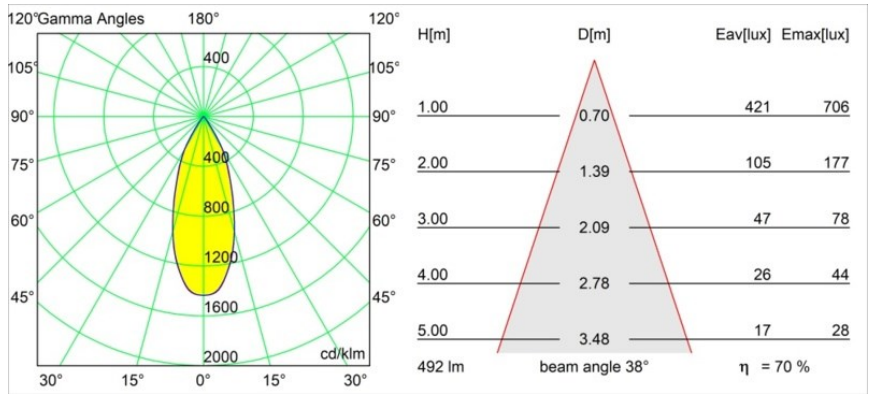

Light distribution & beam diagram