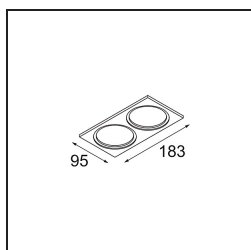

Specifications

Material	12414214
Light Source Type	LED
LED Type	BRIDGELUX WARMDIM 6W
LED technology	LED COB
CRI	Min. 95
Colour Temperature	1800-3000K (Warm Dim)
Lifetime	L80B10 @50,000 Hours
Lamp Included	Yes
Number of Light Sources	1
CIE flux code	98 100 100 100 70
Binning (SDCM)	3
Light Direction	Down
Optic	Reflector
Measured beam angle (°)	38.0
Input Voltage	Constant Current Driver Required
Electrical Class	III
IP Rating	55
Glow wire rating (°C)	960
Indoor/Outdoor	Indoor
Application	Ceiling, Wall
Mounting	Recessed
Cut-out size (mm)	ø70
Mounting depth (mm)	100.0
Distance to Lighted Object (m)	0,1
Primary Colour & Primary Finish	Bronze, Brushed
Gross weight (g)	260.0
Drive current (mA)	350
Min. forward voltage (Vf)	15,5
Max. forward voltage (Vf)	18,5
Connected load (W)	6,0
Luminous flux per lamp (lm)	345
Efficacy (lm/W)	58
Glare rating	14
Remark	• 3500K on request

TM30 & CRI diagram

Light distribution & beam diagram

Diagrams

Decorative Accessories

- 12500032** Mask Smart 82 1x Black Structure
- 12500009** Mask Smart 82 1x White Structure
- 12500046** Mask Smart 82 1x Gold Matt
- 12500015** Mask Smart 82 1x Champagne Brushed
- 12500014** Mask Smart 82 1x Bronze Brushed
- 12500043** Mask Smart 82 1x Black Brushed
- 12500016** Mask Smart 82 1x Silver Bronze Brushed