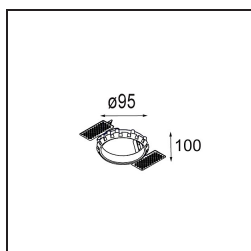

Installation Accessories

- **12500230** Ring Recessed 82 1x