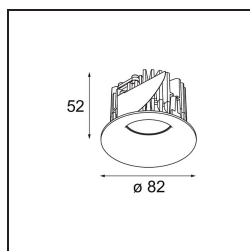

Specifications

Material	12414214
Light Source Type	LED
LED Type	BRIDGELUX WARMDIM 6W
LED technology	LED COB
CRI	Min. 95
Colour Temperature	1800-3000K (Warm Dim)
Lifetime	L80B10 @50,000 Hours
Lamp Included	Yes
Number of Light Sources	1
CIE flux code	98 100 100 100 70
Binning (SDCM)	3
Light Direction	Down
Optic	Reflector
Measured beam angle (°)	38.0
Input Voltage	Constant Current Driver Required
Electrical Class	III
IP Rating	55
Glow wire rating (°C)	960
Indoor/Outdoor	Indoor
Application	Ceiling, Wall
Mounting	Recessed
Cut-out size (mm)	ø70
Mounting depth (mm)	100.0
Distance to Lighted Object (m)	0,1
Primary Colour & Primary Finish	Bronze, Brushed
Gross weight (g)	260.0
Drive current (mA)	350
Min. forward voltage (Vf)	15,5
Max. forward voltage (Vf)	18,5
Connected load (W)	6,0
Luminous flux per lamp (lm)	345
Efficacy (lm/W)	58
Glare rating	14
Remark	• 3500K on request