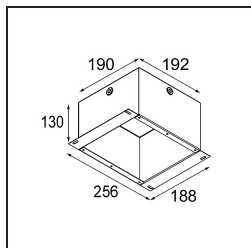

- **10889830** Installation Housing 192x190x130