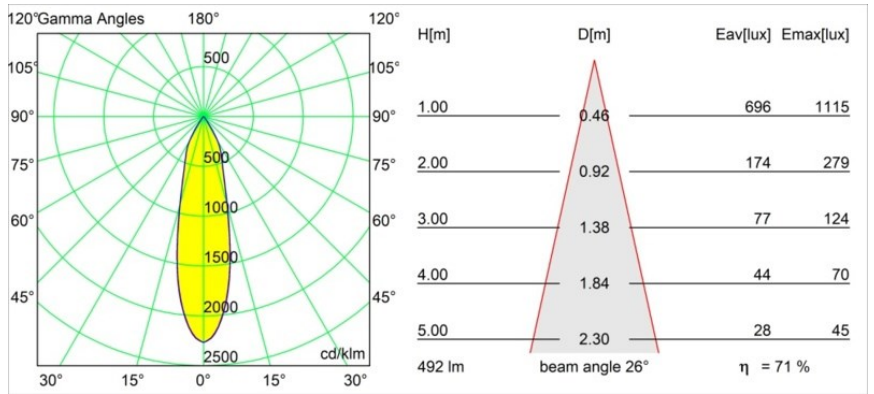

Light distribution & beam diagram