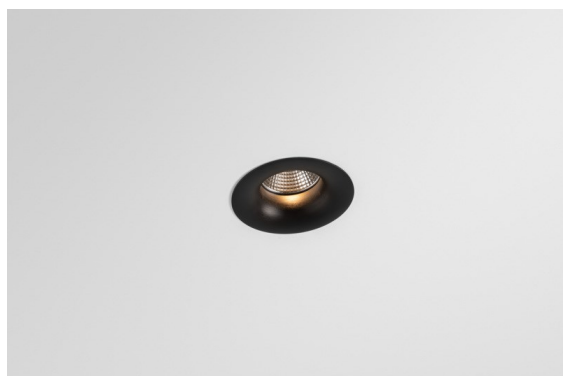

Date
Customer
Project
Type

*Smart Cake Recessed 82 1x IP55 LED 1800-3000K WD Medium DE Black Brushed*

The 3 original designs, Smart Kup, Lotis and Cake still manage to steal the hearts of interior designers. And this goes for the entire Smart family. Smart's accessibility and extreme versatility are arguably fit for any expression. Mix and match accent lighting, up and downlight, fixed or adjustable, a mosaic of shapes, sizes, colours and mounting options, and create a playful installation.

### Specifications

Material	12414143
Light Source Type	LED
LED Type	BRIDGELUX WARMDIM 6W
LED technology	LED COB
CRI	Min. 95
Colour Temperature	1800-3000K (Warm Dim)
Lifetime	L80B10 @50,000 Hours
Lamp Included	Yes
Number of Light Sources	1
CIE flux code	98 100 100 100 72
Binning (SDCM)	3
Light Direction	Down
Optic	Reflector
Measured beam angle (°)	26.0
Input Voltage	Constant Current Driver Required
Electrical Class	III
IP Rating	55
Glow wire rating (°C)	960
Indoor/Outdoor	Indoor
Application	Ceiling, Wall
Mounting	Recessed
Cut-out size (mm)	ø70
Mounting depth (mm)	100.0
Distance to Lighted Object (m)	0,1
Primary Colour & Primary Finish	Black, Brushed
Gross weight (g)	260.0
Drive current (mA)	350
Min. forward voltage (Vf)	15,5
Max. forward voltage (Vf)	18,5
Connected load (W)	6,0
Luminous flux per lamp (lm)	354
Efficacy (lm/W)	59
Glare rating	14
Remark	• 3500K on request

**TM30 & CRI diagram**

**Light distribution & beam diagram**

Diagrams

**Decorative Accessories**

- 12500032** Mask Smart 82 1x Black Structure
- 12500009** Mask Smart 82 1x White Structure
- 12500046** Mask Smart 82 1x Gold Matt
- 12500015** Mask Smart 82 1x Champagne Brushed
- 12500014** Mask Smart 82 1x Bronze Brushed
- 12500043** Mask Smart 82 1x Black Brushed
- 12500016** Mask Smart 82 1x Silver Bronze Brushed