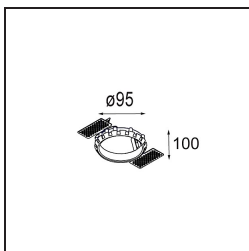

Installation Accessories

- **12500230** Ring Recessed 82 1x