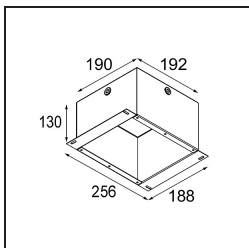

- **10889830** Installation Housing 192x190x130