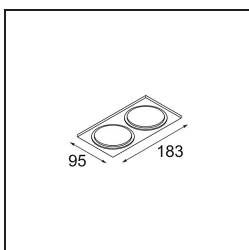

### Specifications

Material	12414143
Light Source Type	LED
LED Type	BRIDGELUX WARMDIM 6W
LED technology	LED COB
CRI	Min. 95
Colour Temperature	1800-3000K (Warm Dim)
Lifetime	L80B10 @50,000 Hours
Lamp Included	Yes
Number of Light Sources	1
CIE flux code	98 100 100 100 72
Binning (SDCM)	3
Light Direction	Down
Optic	Reflector
Measured beam angle (°)	26.0
Input Voltage	Constant Current Driver Required
Electrical Class	III
IP Rating	55
Glow wire rating (°C)	960
Indoor/Outdoor	Indoor
Application	Ceiling, Wall
Mounting	Recessed
Cut-out size (mm)	ø70
Mounting depth (mm)	100.0
Distance to Lighted Object (m)	0,1
Primary Colour & Primary Finish	Black, Brushed
Gross weight (g)	260.0
Drive current (mA)	350
Min. forward voltage (Vf)	15,5
Max. forward voltage (Vf)	18,5
Connected load (W)	6,0
Luminous flux per lamp (lm)	354
Efficacy (lm/W)	59
Glare rating	14
Remark	• 3500K on request

**TM30 & CRI diagram**

**Light distribution & beam diagram**

Diagrams

**Decorative Accessories**

- 12500032** Mask Smart 82 1x Black Structure
- 12500009** Mask Smart 82 1x White Structure
- 12500046** Mask Smart 82 1x Gold Matt
- 12500015** Mask Smart 82 1x Champagne Brushed
- 12500014** Mask Smart 82 1x Bronze Brushed
- 12500043** Mask Smart 82 1x Black Brushed
- 12500016** Mask Smart 82 1x Silver Bronze Brushed