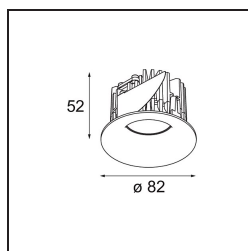

### Specifications

Material	12414143
Light Source Type	LED
LED Type	BRIDGELUX WARMDIM 6W
LED technology	LED COB
CRI	Min. 95
Colour Temperature	1800-3000K (Warm Dim)
Lifetime	L80B10 @50,000 Hours
Lamp Included	Yes
Number of Light Sources	1
CIE flux code	98 100 100 100 72
Binning (SDCM)	3
Light Direction	Down
Optic	Reflector
Measured beam angle (°)	26.0
Input Voltage	Constant Current Driver Required
Electrical Class	III
IP Rating	55
Glow wire rating (°C)	960
Indoor/Outdoor	Indoor
Application	Ceiling, Wall
Mounting	Recessed
Cut-out size (mm)	ø70
Mounting depth (mm)	100.0
Distance to Lighted Object (m)	0,1
Primary Colour & Primary Finish	Black, Brushed
Gross weight (g)	260.0
Drive current (mA)	350
Min. forward voltage (Vf)	15,5
Max. forward voltage (Vf)	18,5
Connected load (W)	6,0
Luminous flux per lamp (lm)	354
Efficacy (lm/W)	59
Glare rating	14
Remark	• 3500K on request