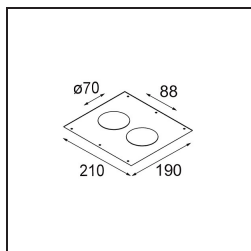

### Specifications

Material	12414143
Light Source Type	LED
LED Type	BRIDGELUX WARMDIM 6W
LED technology	LED COB
CRI	Min. 95
Colour Temperature	1800-3000K (Warm Dim)
Lifetime	L80B10 @50,000 Hours
Lamp Included	Yes
Number of Light Sources	1
CIE flux code	98 100 100 100 72
Binning (SDCM)	3
Light Direction	Down
Optic	Reflector
Measured beam angle (°)	26.0
Input Voltage	Constant Current Driver Required
Electrical Class	III
IP Rating	55
Glow wire rating (°C)	960
Indoor/Outdoor	Indoor
Application	Ceiling, Wall
Mounting	Recessed
Cut-out size (mm)	ø70
Mounting depth (mm)	100.0
Distance to Lighted Object (m)	0,1
Primary Colour & Primary Finish	Black, Brushed
Gross weight (g)	260.0
Drive current (mA)	350
Min. forward voltage (Vf)	15,5
Max. forward voltage (Vf)	18,5
Connected load (W)	6,0
Luminous flux per lamp (lm)	354
Efficacy (lm/W)	59
Glare rating	14
Remark	• 3500K on request

**Installation Accessories**

- 12500230** Ring Recessed 82 1x

- 10889830** Installation Housing 192x190x130

**12290130** Plaster Kit 190X190 - 70 1x

**12291030** Plaster Kit 210x190 - 70 2x

Choose a required accessory