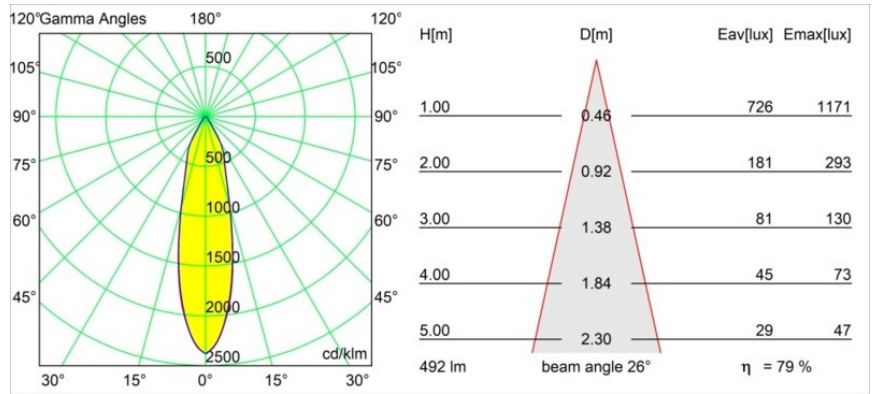

Light distribution & beam diagram