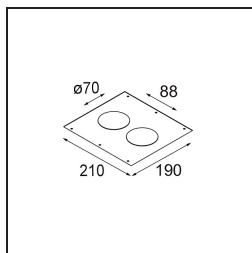

Accesorios Instalación

- 12500230** Ring Recessed 82 1x

- 10889830** Installation Housing 192x190x130

12290130 Plaster Kit 190X190 - 70 1x

12291030 Plaster Kit 210x190 - 70 2x

Choose a required accessory