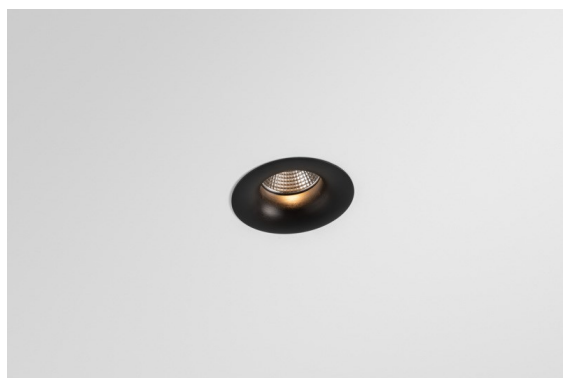

Date
Customer
Project
Type

*Smart Cake Recessed 82 1x LED 1800-3000K WD Flood DE Black Brushed*

**Specifications**

Material	12413243
Light Source Type	LED
LED Type	BRIDGELUX WARMDIM 6W
LED technology	LED COB
CRI	Min. 95
Colour Temperature	1800-3000K (Warm Dim)
Lifetime	L80B10 @50,000 Hours
Lamp Included	Yes
Number of Light Sources	1
CIE flux code	100 100 100 100 77
Binning (SDCM)	3
Light Direction	Down
Optic	Reflector
Measured beam angle (°)	38.0
Input Voltage	Constant Current Driver Required
Electrical Class	III
IP Rating	20
Glow wire rating (°C)	960
Indoor/Outdoor	Indoor
Application	Ceiling, Wall
Mounting	Recessed
Cut-out size (mm)	ø70
Mounting depth (mm)	100.0
Distance to Lighted Object (m)	0,1
Primary Colour & Primary Finish	Black, Brushed
Gross weight (g)	260.0
Drive current (mA)	350
Min. forward voltage (Vf)	15,5
Max. forward voltage (Vf)	18,5
Connected load (W)	6,0
Luminous flux per lamp (lm)	381
Efficacy (lm/W)	64
Glare rating	15
Remark	• 3500K on request

The 3 original designs, Smart Kup, Lotis and Cake still manage to steal the hearts of interior designers. And this goes for the entire Smart family. Smart's accessibility and extreme versatility are arguably fit for any expression. Mix and match accent lighting, up and downlight, fixed or adjustable, a mosaic of shapes, sizes, colours and mounting options, and create a playful installation.

**TM30 & CRI diagram**

**Light distribution & beam diagram**

Diagrams

**Decorative Accessories**

- 12500032** Mask Smart 82 1x Black Structure
- 12500009** Mask Smart 82 1x White Structure
- 12500046** Mask Smart 82 1x Gold Matt
- 12500015** Mask Smart 82 1x Champagne Brushed
- 12500014** Mask Smart 82 1x Bronze Brushed
- 12500043** Mask Smart 82 1x Black Brushed
- 12500016** Mask Smart 82 1x Silver Bronze Brushed