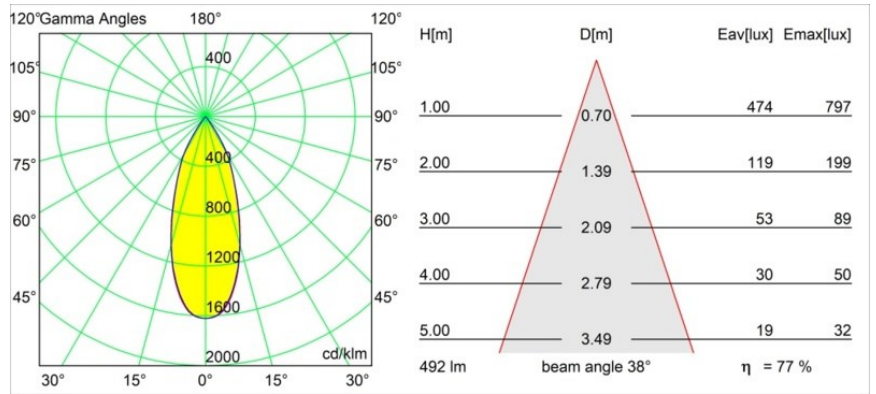

Light distribution & beam diagram