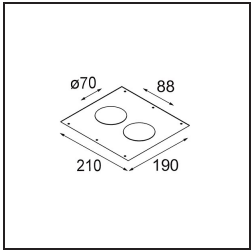

Specifications

Material	12413216
Light Source Type	LED
LED Type	BRIDGELUX WARMDIM 6W
LED technology	LED COB
CRI	Min. 95
Colour Temperature	1800-3000K (Warm Dim)
Lifetime	L80B10 @50,000 Hours
Lamp Included	Yes
Number of Light Sources	1
CIE flux code	94 98 100 100 86
Binning (SDCM)	3
Light Direction	Down
Optic	Reflector
Measured beam angle (°)	38.0
Input Voltage	Constant Current Driver Required
Electrical Class	III
IP Rating	20
Glow wire rating (°C)	960
Indoor/Outdoor	Indoor
Application	Ceiling, Wall
Mounting	Recessed
Cut-out size (mm)	ø70
Mounting depth (mm)	100.0
Distance to Lighted Object (m)	0,1
Primary Colour & Primary Finish	Silver Bronze, Brushed
Gross weight (g)	260.0
Drive current (mA)	350
Min. forward voltage (Vf)	15,5
Max. forward voltage (Vf)	18,5
Connected load (W)	6,0
Luminous flux per lamp (lm)	422
Efficacy (lm/W)	70
Glare rating	19
Remark	• 3500K on request

Installation Accessories

- 12500230** Ring Recessed 82 1x

- 10889830** Installation Housing 192x190x130

12290130 Plaster Kit 190X190 - 70 1x

12291030 Plaster Kit 210x190 - 70 2x

Choose a required accessory