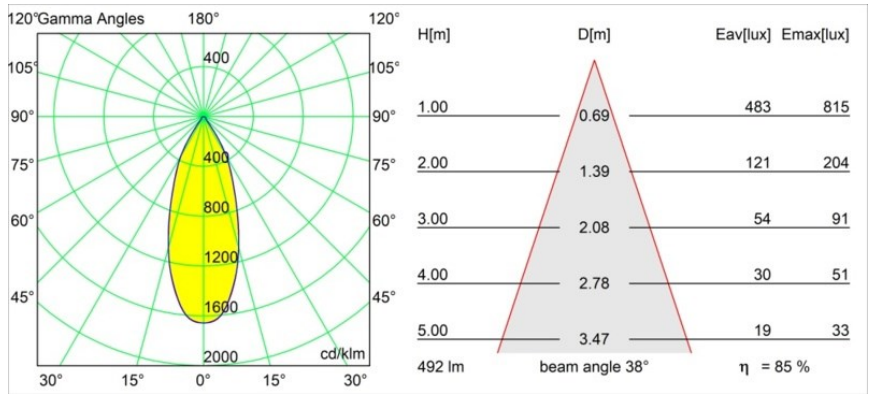

Light distribution & beam diagram