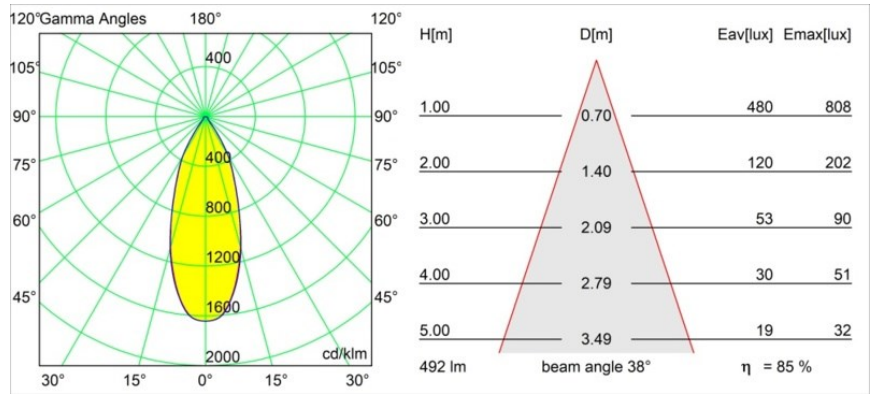

Light distribution & beam diagram