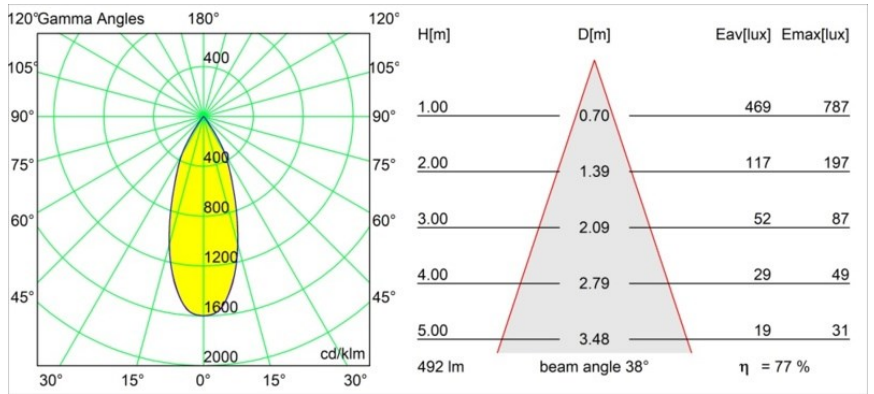

Light distribution & beam diagram