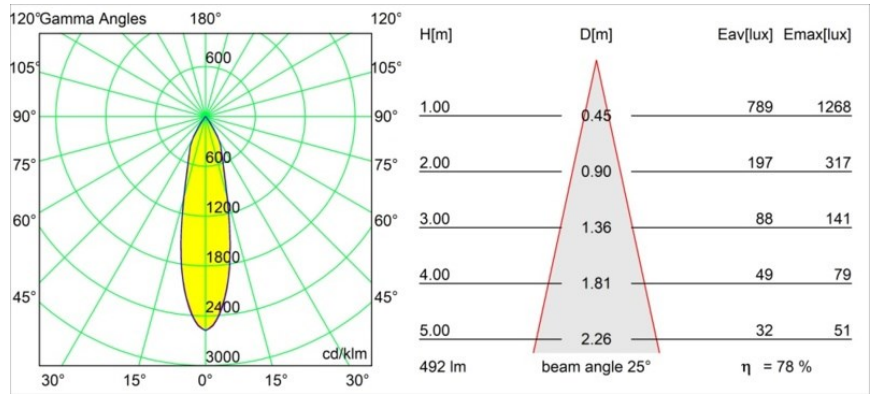

Light distribution & beam diagram