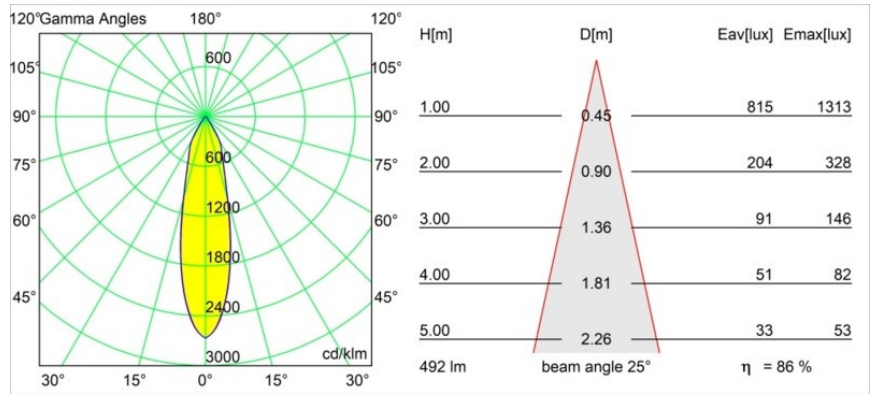

Light distribution & beam diagram