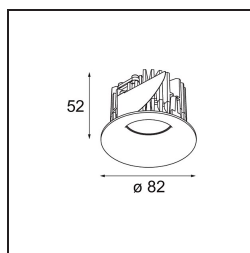

### Specifications

Material	12413116
Light Source Type	LED
LED Type	BRIDGELUX WARMDIM 6W
LED technology	LED COB
CRI	Min. 95
Colour Temperature	1800-3000K (Warm Dim)
Lifetime	L80B10 @50,000 Hours
Lamp Included	Yes
Number of Light Sources	1
CIE flux code	94 98 100 100 86
Binning (SDCM)	3
Light Direction	Down
Optic	Reflector
Measured beam angle (°)	25.0
Input Voltage	Constant Current Driver Required
Electrical Class	III
IP Rating	20
Glow wire rating (°C)	960
Indoor/Outdoor	Indoor
Application	Ceiling, Wall
Mounting	Recessed
Cut-out size (mm)	ø70
Mounting depth (mm)	100.0
Distance to Lighted Object (m)	0,1
Primary Colour & Primary Finish	Silver Bronze, Brushed
Gross weight (g)	260.0
Drive current (mA)	350
Min. forward voltage (Vf)	15,5
Max. forward voltage (Vf)	18,5
Connected load (W)	6,0
Luminous flux per lamp (lm)	425
Efficacy (lm/W)	71
Glare rating	19
Remark	• 3500K on request