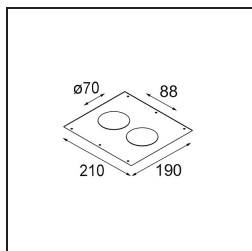

Specifications

Material	12413114
Light Source Type	LED
LED Type	BRIDGELUX WARMDIM 6W
LED technology	LED COB
CRI	Min. 95
Colour Temperature	1800-3000K (Warm Dim)
Lifetime	L80B10 @50,000 Hours
Lamp Included	Yes
Number of Light Sources	1
CIE flux code	99 100 100 100 79
Binning (SDCM)	3
Light Direction	Down
Optic	Reflector
Measured beam angle (°)	25.0
Input Voltage	Constant Current Driver Required
Electrical Class	III
IP Rating	20
Glow wire rating (°C)	960
Indoor/Outdoor	Indoor
Application	Ceiling, Wall
Mounting	Recessed
Cut-out size (mm)	ø70
Mounting depth (mm)	100.0
Distance to Lighted Object (m)	0,1
Primary Colour & Primary Finish	Bronze, Brushed
Gross weight (g)	260.0
Drive current (mA)	350
Min. forward voltage (Vf)	15,5
Max. forward voltage (Vf)	18,5
Connected load (W)	6,0
Luminous flux per lamp (lm)	387
Efficacy (lm/W)	65
Glare rating	14
Remark	• 3500K on request

Installation Accessories

- 12500230** Ring Recessed 82 1x

- 10889830** Installation Housing 192x190x130

12290130 Plaster Kit 190X190 - 70 1x

12291030 Plaster Kit 210x190 - 70 2x

Choose a required accessory