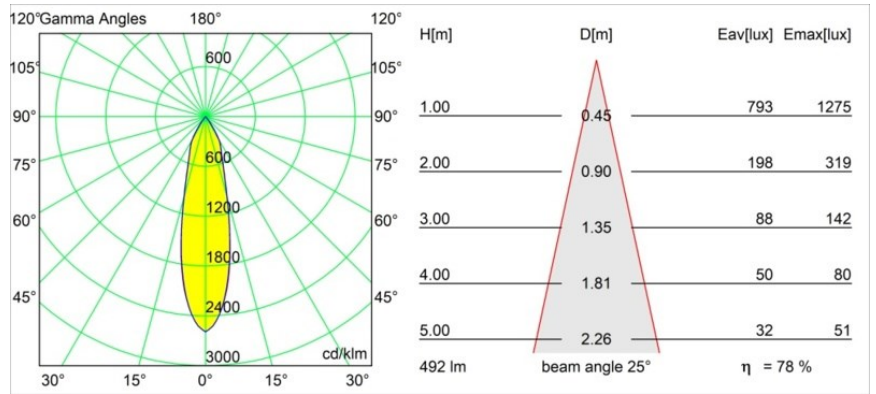

Light distribution & beam diagram