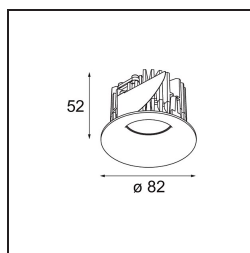

Specifications

Material	12413114
Light Source Type	LED
LED Type	BRIDGELUX WARMDIM 6W
LED technology	LED COB
CRI	Min. 95
Colour Temperature	1800-3000K (Warm Dim)
Lifetime	L80B10 @50,000 Hours
Lamp Included	Yes
Number of Light Sources	1
CIE flux code	99 100 100 100 79
Binning (SDCM)	3
Light Direction	Down
Optic	Reflector
Measured beam angle (°)	25.0
Input Voltage	Constant Current Driver Required
Electrical Class	III
IP Rating	20
Glow wire rating (°C)	960
Indoor/Outdoor	Indoor
Application	Ceiling, Wall
Mounting	Recessed
Cut-out size (mm)	ø70
Mounting depth (mm)	100.0
Distance to Lighted Object (m)	0,1
Primary Colour & Primary Finish	Bronze, Brushed
Gross weight (g)	260.0
Drive current (mA)	350
Min. forward voltage (Vf)	15,5
Max. forward voltage (Vf)	18,5
Connected load (W)	6,0
Luminous flux per lamp (lm)	387
Efficacy (lm/W)	65
Glare rating	14
Remark	• 3500K on request