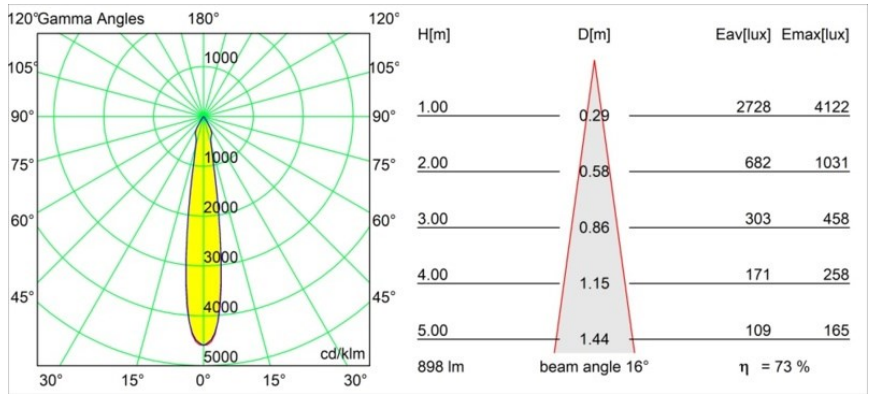

Light distribution & beam diagram