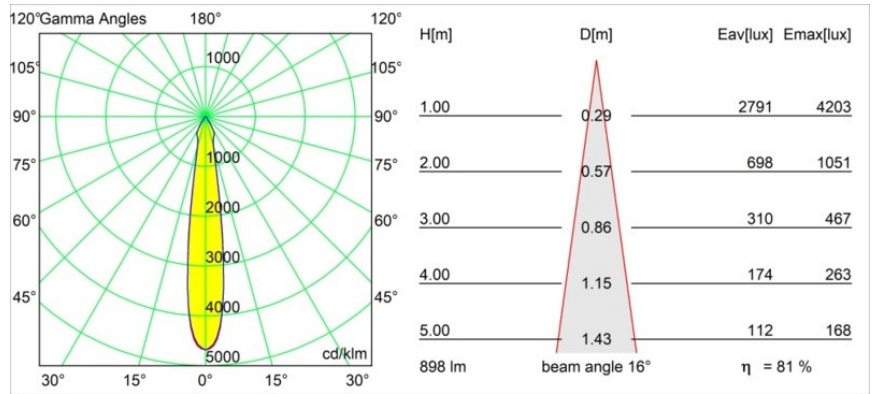

Light distribution & beam diagram