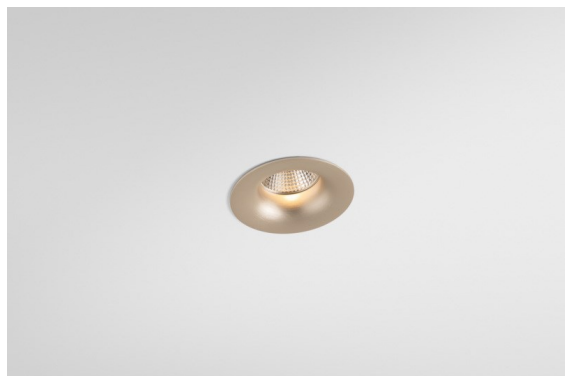

Date
Customer
Project
Type

*Smart Cake Recessed 82 lx IP55 LED 4000K Spot DE Silver Bronze Brushed*

**Specifications**

Material	12412816
Light Source Type	LED
LED Type	BRIDGELUX V8G8
LED technology	LED COB
CRI	Min. 90
Colour Temperature	4000K
Lifetime	L80B10 @50,000 Hours
Lamp Included	Yes
Number of Light Sources	1
CIE flux code	92 98 100 100 82
Binning (SDCM)	2
Light Direction	Down
Optic	Reflector
Measured beam angle (°)	16.0
Input Voltage	Constant Current Driver Required
Electrical Class	III
IP Rating	55
Glow wire rating (°C)	960
Indoor/Outdoor	Indoor
Application	Ceiling, Wall
Mounting	Recessed
Cut-out size (mm)	ø70
Mounting depth (mm)	100.0
Distance to Lighted Object (m)	0,1
Primary Colour & Primary Finish	Silver Bronze, Brushed
Gross weight (g)	260.0
Drive current (mA)	350      500      700
Min. forward voltage (Vf)	13,2      13,7      14,2
Max. forward voltage (Vf)	15,0      15,4      16,0
Connected load (W)	5,0      7,2      10,6
Luminous flux per lamp (lm)	543      734      970
Efficacy (lm/W)	109      102      92
Glare rating	19      20      21
Remark	• 3500K on request

The 3 original designs, Smart Kup, Lotis and Cake still manage to steal the hearts of interior designers. And this goes for the entire Smart family. Smart's accessibility and extreme versatility are arguably fit for any expression. Mix and match accent lighting, up and downlight, fixed or adjustable, a mosaic of shapes, sizes, colours and mounting options, and create a playful installation.

**TM30 & CRI diagram**

**Light distribution & beam diagram**

Diagrams

**Decorative Accessories**

- 12500032** Mask Smart 82 1x Black Structure
- 12500009** Mask Smart 82 1x White Structure
- 12500046** Mask Smart 82 1x Gold Matt
- 12500015** Mask Smart 82 1x Champagne Brushed
- 12500014** Mask Smart 82 1x Bronze Brushed
- 12500043** Mask Smart 82 1x Black Brushed
- 12500016** Mask Smart 82 1x Silver Bronze Brushed