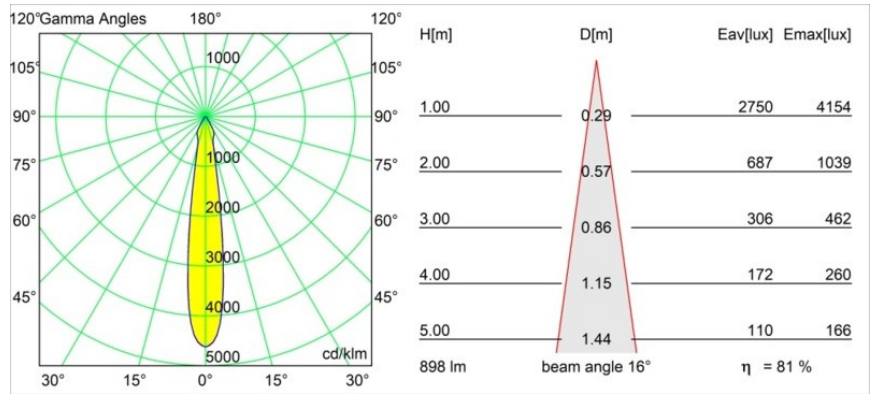

Light distribution & beam diagram