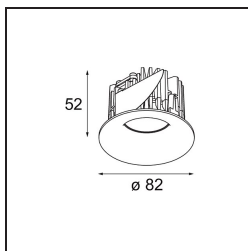

Specifications

Material	12412814
Light Source Type	LED
LED Type	BRIDGELUX V8G8
LED technology	LED COB
CRI	Min. 90
Colour Temperature	4000K
Lifetime	L80B10 @50,000 Hours
Lamp Included	Yes
Number of Light Sources	1
CIE flux code	97 100 100 100 74
Binning (SDCM)	2
Light Direction	Down
Optic	Reflector
Measured beam angle (°)	16.0
Input Voltage	Constant Current Driver Required
Electrical Class	III
IP Rating	55
Glow wire rating (°C)	960
Indoor/Outdoor	Indoor
Application	Ceiling, Wall
Mounting	Recessed
Cut-out size (mm)	ø70
Mounting depth (mm)	100.0
Distance to Lighted Object (m)	0,1
Primary Colour & Primary Finish	Bronze, Brushed
Gross weight (g)	260.0
Drive current (mA)	350 500 700
Min. forward voltage (Vf)	13,2 13,7 14,2
Max. forward voltage (Vf)	15,0 15,4 16,0
Connected load (W)	5,0 7,2 10,6
Luminous flux per lamp (lm)	493 667 882
Efficacy (lm/W)	99 93 83
Glare rating	15 16 17
Remark	• 3500K on request