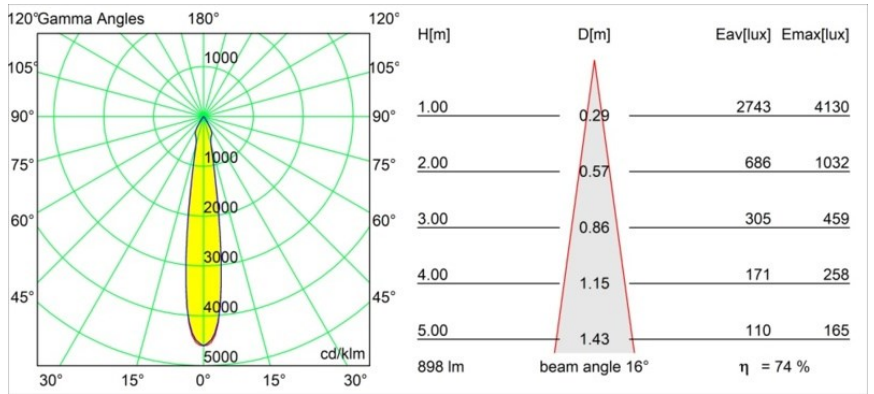

Light distribution & beam diagram