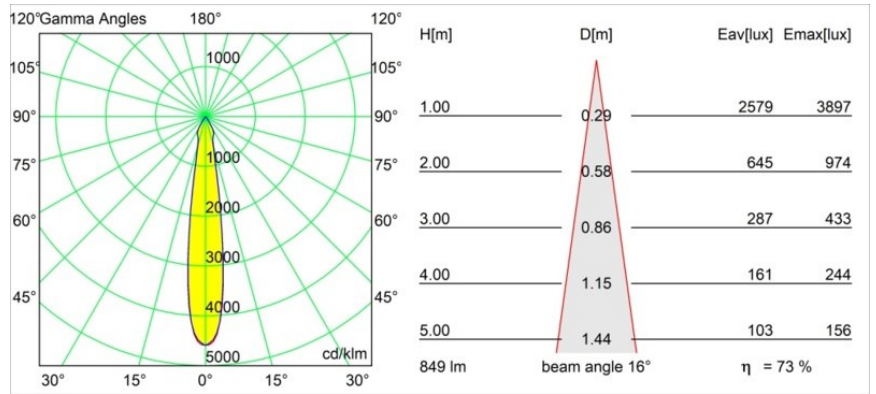

Light distribution & beam diagram