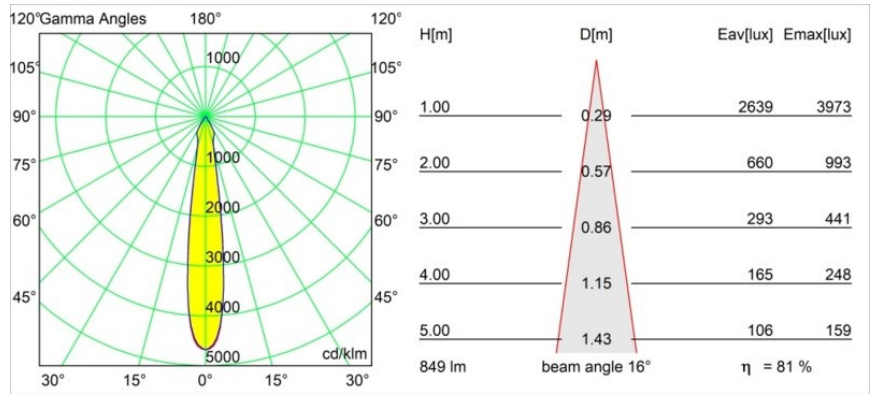

Light distribution & beam diagram