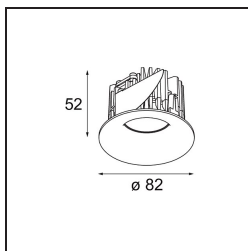

Specifications

Material	12412714
Light Source Type	LED
LED Type	BRIDGELUX V8G8
LED technology	LED COB
CRI	Min. 90
Colour Temperature	3000K
Lifetime	L80B10 @50,000 Hours
Lamp Included	Yes
Number of Light Sources	1
CIE flux code	97 100 100 100 74
Binning (SDCM)	2
Light Direction	Down
Optic	Reflector
Measured beam angle (°)	16.0
Input Voltage	Constant Current Driver Required
Electrical Class	III
IP Rating	55
Glow wire rating (°C)	960
Indoor/Outdoor	Indoor
Application	Ceiling, Wall
Mounting	Recessed
Cut-out size (mm)	ø70
Mounting depth (mm)	100.0
Distance to Lighted Object (m)	0,1
Primary Colour & Primary Finish	Bronze, Brushed
Gross weight (g)	260.0
Drive current (mA)	350 500 700
Min. forward voltage (Vf)	13,2 13,7 14,2
Max. forward voltage (Vf)	15,0 15,4 16,0
Connected load (W)	5,0 7,2 10,6
Luminous flux per lamp (lm)	467 631 834
Efficacy (lm/W)	93 88 79
Glare rating	14 16 17
Remark	• 3500K on request