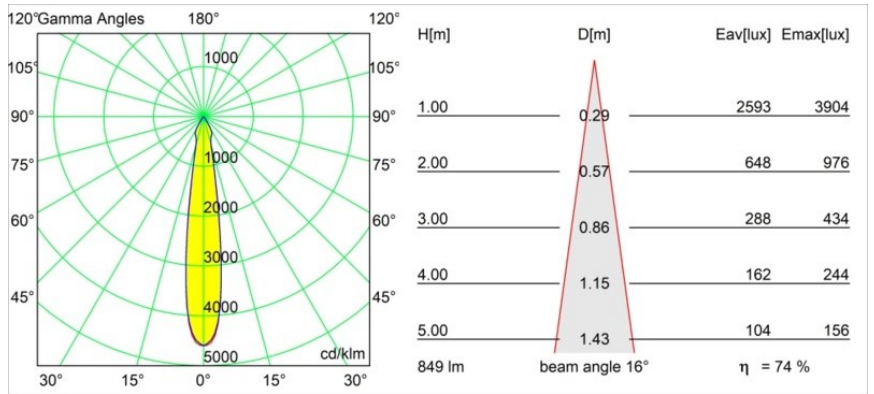

Light distribution & beam diagram