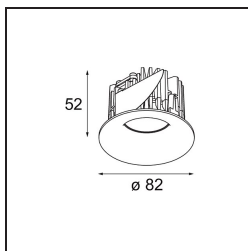

Specifications

Material	12412643
Light Source Type	LED
LED Type	BRIDGELUX V8G8
LED technology	LED COB
CRI	Min. 90
Colour Temperature	2700K
Lifetime	L80B10 @50,000 Hours
Lamp Included	Yes
Number of Light Sources	1
CIE flux code	97 100 100 100 74
Binning (SDCM)	2
Light Direction	Down
Optic	Reflector
Measured beam angle (°)	16.0
Input Voltage	Constant Current Driver Required
Electrical Class	III
IP Rating	55
Glow wire rating (°C)	960
Indoor/Outdoor	Indoor
Application	Ceiling, Wall
Mounting	Recessed
Cut-out size (mm)	ø70
Mounting depth (mm)	100.0
Distance to Lighted Object (m)	0,1
Primary Colour & Primary Finish	Black, Brushed
Gross weight (g)	260.0
Drive current (mA)	350 500 700
Min. forward voltage (Vf)	13,2 13,7 14,2
Max. forward voltage (Vf)	15,0 15,4 16,0
Connected load (W)	5,0 7,2 10,6
Luminous flux per lamp (lm)	443 598 790
Efficacy (lm/W)	89 83 75
Glare rating	14 15 16
Remark	• 3500K on request