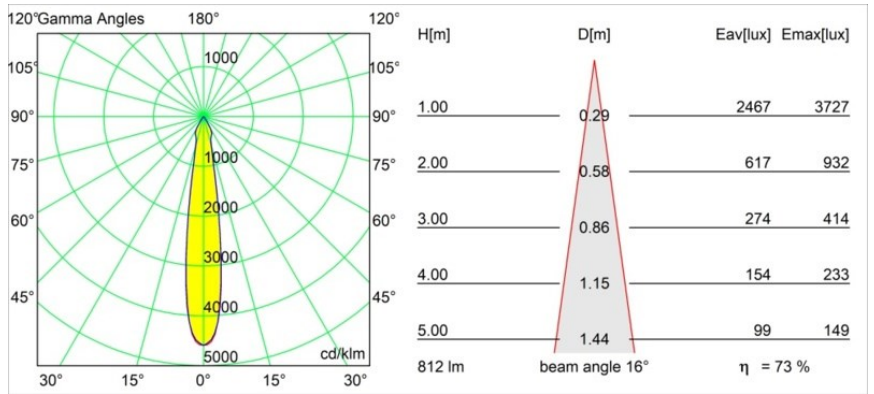

Light distribution & beam diagram