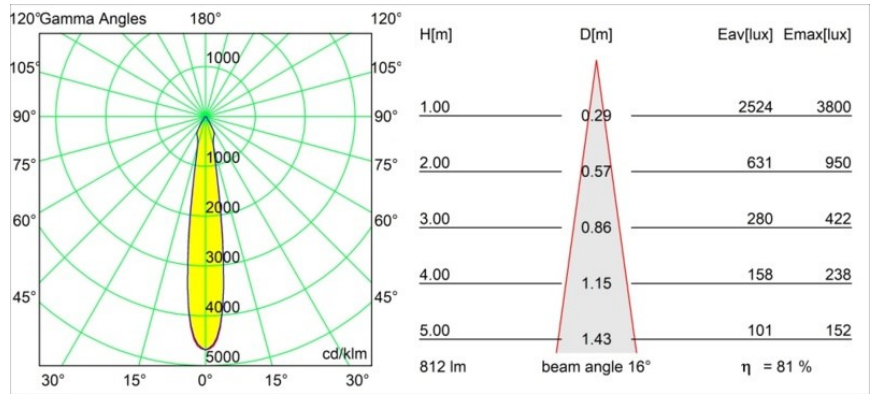

Light distribution & beam diagram