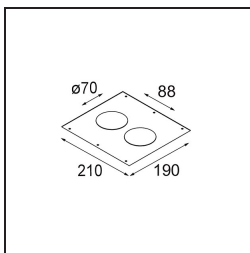

Accessori Installazione

- 12500230** Ring Recessed 82 1x

- 10889830** Installation Housing 192x190x130

12290130 Plaster Kit 190X190 - 70 1x

12291030 Plaster Kit 210x190 - 70 2x

Choose a required accessory