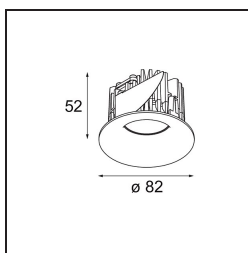

Date
Customer
Project
Type

Smart Cake Recessed 82 1x IP55 LED 2700K Spot DE Champagne Brushed

Specifications

Material	12412615
Light Source Type	LED
LED Type	BRIDGELUX V8G8
LED technology	LED COB
CRI	Min. 90
Colour Temperature	2700K
Lifetime	L80B10 @50,000 Hours
Lamp Included	Yes
Number of Light Sources	1
CIE flux code	92 97 100 100 81
Binning (SDCM)	2
Light Direction	Down
Optic	Reflector
Measured beam angle (°)	16.0
Input Voltage	Constant Current Driver Required
Electrical Class	III
IP Rating	55
Glow wire rating (°C)	960
Indoor/Outdoor	Indoor
Application	Ceiling, Wall
Mounting	Recessed
Cut-out size (mm)	ø70
Mounting depth (mm)	100.0
Distance to Lighted Object (m)	0,1
Primary Colour & Primary Finish	Champagne, Brushed
Gross weight (g)	260.0
Drive current (mA)	350 500 700
Min. forward voltage (Vf)	13,2 13,7 14,2
Max. forward voltage (Vf)	15,0 15,4 16,0
Connected load (W)	5,0 7,2 10,6
Luminous flux per lamp (lm)	487 658 869
Efficacy (lm/W)	97 91 82
Glare rating	19 20 21
Remark	• 3500K on request