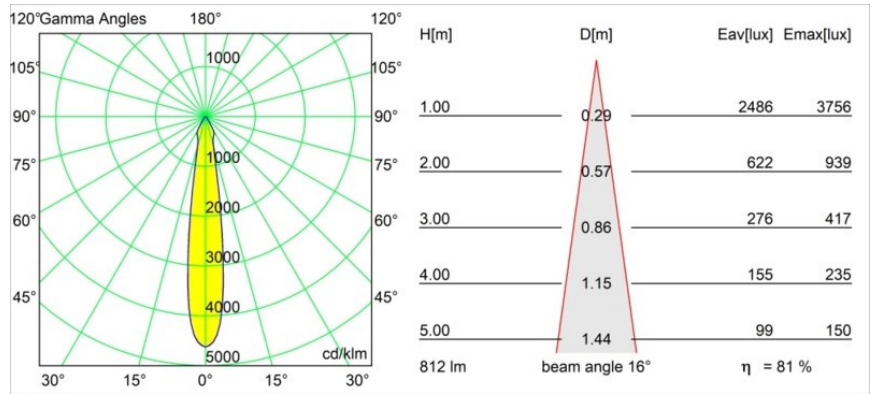

Light distribution & beam diagram