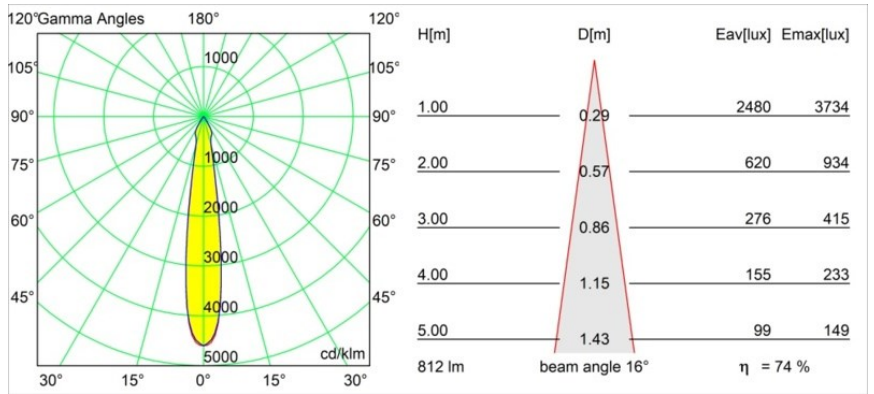

Light distribution & beam diagram