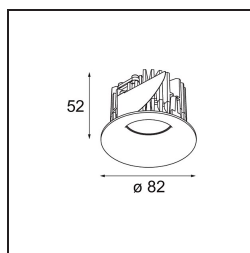

Specifications

Material	12412516
Light Source Type	LED
LED Type	BRIDGELUX V8G8
LED technology	LED COB
CRI	Min. 90
Colour Temperature	4000K
Lifetime	L80B10 @50,000 Hours
Lamp Included	Yes
Number of Light Sources	1
CIE flux code	92 97 100 100 79
Binning (SDCM)	2
Light Direction	Down
Optic	Reflector
Measured beam angle (°)	22.0
Input Voltage	Constant Current Driver Required
Electrical Class	III
IP Rating	55
Glow wire rating (°C)	960
Indoor/Outdoor	Indoor
Application	Ceiling, Wall
Mounting	Recessed
Cut-out size (mm)	ø70
Mounting depth (mm)	100.0
Distance to Lighted Object (m)	0,1
Primary Colour & Primary Finish	Silver Bronze, Brushed
Gross weight (g)	260.0
Drive current (mA)	350 500 700
Min. forward voltage (Vf)	13,2 13,7 14,2
Max. forward voltage (Vf)	15,0 15,4 16,0
Connected load (W)	5,0 7,2 10,6
Luminous flux per lamp (lm)	526 712 941
Efficacy (lm/W)	105 99 89
Glare rating	20 21 22
Remark	• 3500K on request