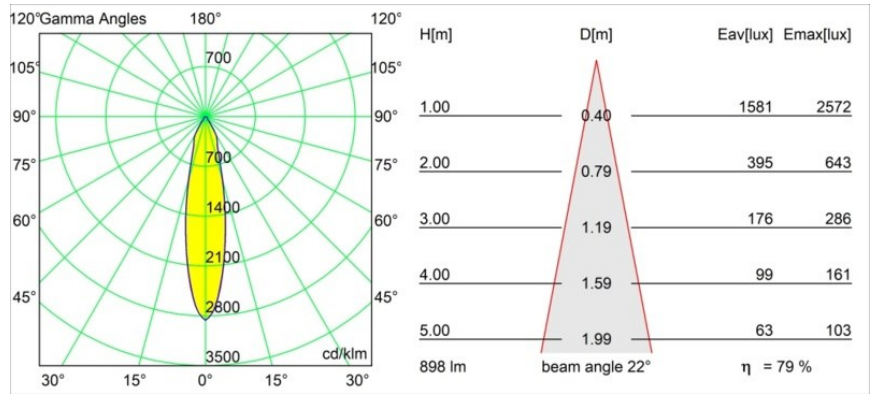

Light distribution & beam diagram