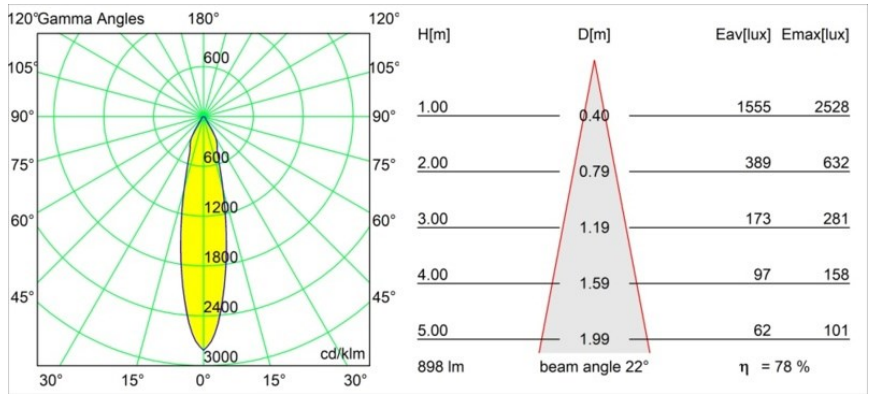

Light distribution & beam diagram