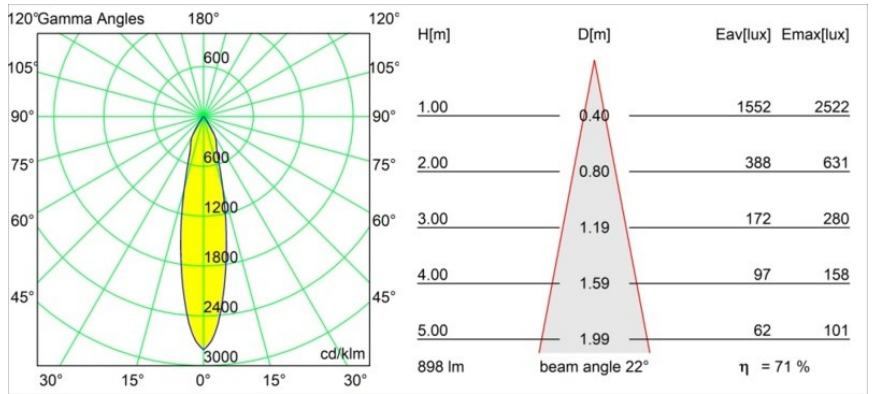

Light distribution & beam diagram