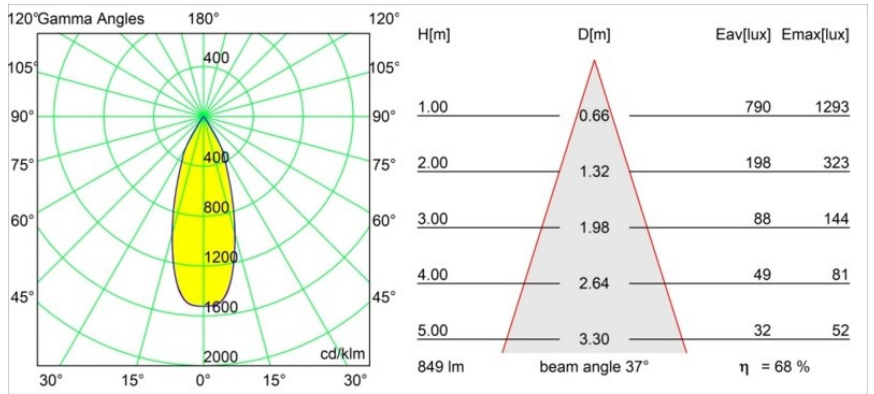

Light distribution & beam diagram