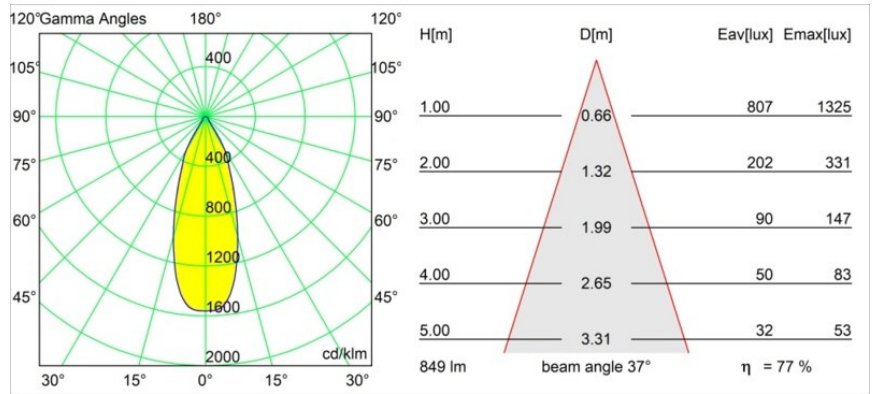

Light distribution & beam diagram