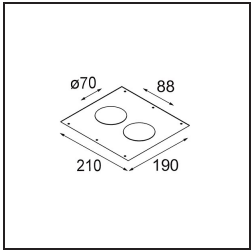

Date
Customer
Project
Type

Smart Cake Recessed 82 lx IP55 LED 3000K Flood DE Champagne Brushed

Specifications

Material	12412415
Light Source Type	LED
LED Type	BRIDGELUX V8G8
LED technology	LED COB
CRI	Min. 90
Colour Temperature	3000K
Lifetime	L80B10 @50,000 Hours
Lamp Included	Yes
Number of Light Sources	1
CIE flux code	91 97 100 100 76
Binning (SDCM)	2
Light Direction	Down
Optic	Reflector
Measured beam angle (°)	37.0
Input Voltage	Constant Current Driver Required
Electrical Class	III
IP Rating	55
Glow wire rating (°C)	960
Indoor/Outdoor	Indoor
Application	Ceiling, Wall
Mounting	Recessed
Cut-out size (mm)	ø70
Mounting depth (mm)	100.0
Distance to Lighted Object (m)	0,1
Primary Colour & Primary Finish	Champagne, Brushed
Gross weight (g)	260.0
Drive current (mA)	350 500 700
Min. forward voltage (Vf)	13,2 13,7 14,2
Max. forward voltage (Vf)	15,0 15,4 16,0
Connected load (W)	5,0 7,2 10,6
Luminous flux per lamp (lm)	479 648 856
Efficacy (lm/W)	96 90 81
Glare rating	20 22 22
Remark	• 3500K on request

Installation Accessories

- 12500230** Ring Recessed 82 1x

- 10889830** Installation Housing 192x190x130

12290130 Plaster Kit 190X190 - 70 1x

12291030 Plaster Kit 210x190 - 70 2x

Choose a required accessory