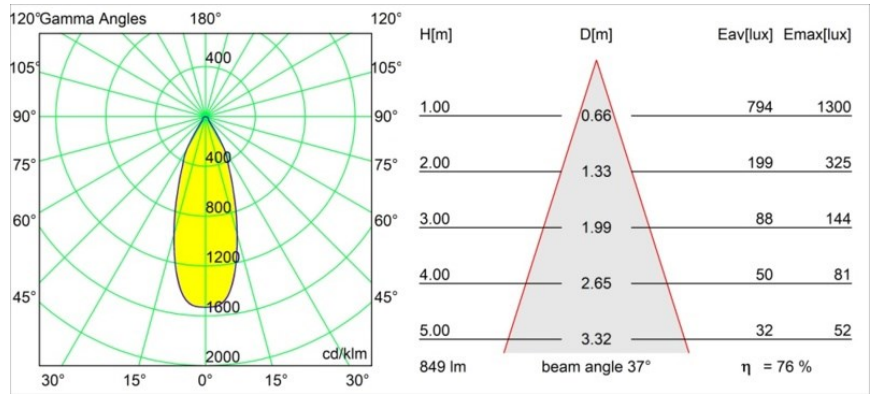

Light distribution & beam diagram